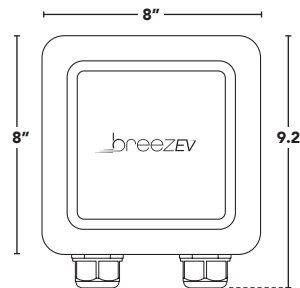

Our simple EV charging technology. These chargers offer up to 48A charging power and are the perfect EV charging solution for residential and commercial applications.

- ▶ 48A max output, can be adjusted to 40A, 32A, or 24A.
- ▶ Sleek, compact, rugged housing, for indoor & outdoor use.
- ▶ Mount to a wall or breezEV pedestal.
- ▶ Includes plug holster and cable hook.
- ▶ 18 ft cable with J1772 connector.
- ▶ Incoming power cord w/ NEMA 14-50 plug.
- ▶ Simply plug and charge, no internet connection or software required.

NEMA 14-50 output wire

PART #	DESCRIPTION	CHARGE AMPS	DIMENSIONS
EVC-L2-S48-18	SIMPLE 48A L2 CHARGER	UP TO 48A	8" x 9.2" x 4"

* 5 YEAR EXTENDED WARRANTY AVAILABLE. CONTACT SALES REPRESENTATIVE FOR DETAILS
CONTACT US FOR BAA INFORMATION
AVAILABLE Q1 2023