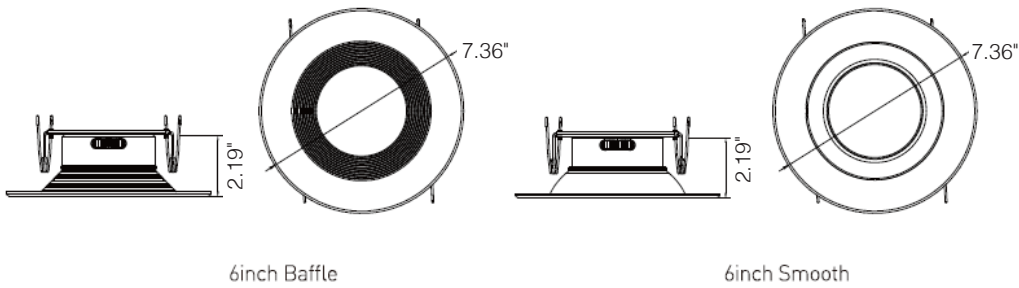

DIMENSIONS

DIMENSIONS:

Outside Diameter – 7.36"

Inside Diameter – 3.41"

Height – 2.19"

Weight – 0.41 lbs

PHOTOMETRICS

WARNINGS