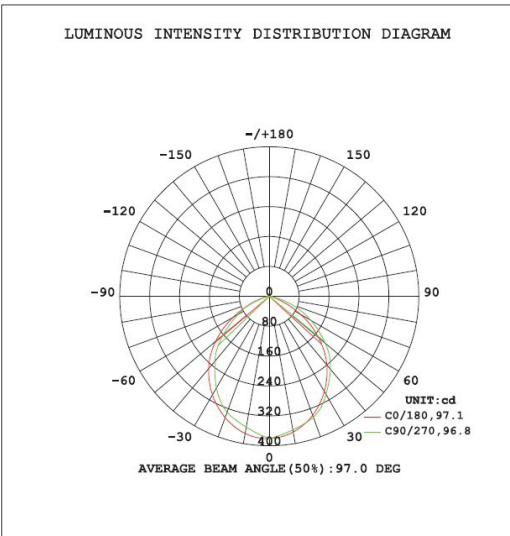

LISTINGS

- ETL Listed for wet locations
- Energy Star
- Title 24
- FCC
- RoHS

PERFORMANCE

- CRI: >90
- CCT: 2700K, 3000K, 3500K, 4000K, and 5000K
- LED L70 Life Hours @ 25°C: 50,000 hours

ELECTRICAL

- THD: <30%
- Power Factor: >0.9
- Input Voltage: 120V
- Surge Protection: 0.5kV

project name	type
catalog number	
comments	voltage
approved by	date

APPLICATIONS

- Offices
- Lobbies

PERFORMANCE	Power Consumption*	15 Watt
	CRI	>90
	CCT*	2700K, 3000K, 3500K, 4000K, 5000K
	Beam Angle	110°
	LED L70 Life Hours @ 25°C	50,000
ELECTRICAL	Power Factor	0.9
	Input Voltage	120V
CONSTRUCTION	Base	E26
	Finish	White, Bronze
	Lens	Frosted
LISTINGS	Certifications	ETL Listed
	Material Usage	RoHS – No mercury or lead
	Environment	Wet Location Rated

* See Selectable Table for full breakdown

SELECTABLE TABLE

Wattage	CCT	Lumens	Efficacy
15	2700K	900	60
	3000K	950	63
	3500K	1050	70
	4000K	1050	70
	5000K	950	63

DIMMER COMPATIBILITY

Brand	Model
Lutron	MACL-153MR-WH
Lutron	SCL-153P
Leviton	CL-6674
Lutron	TG-600PH-LA
Leviton	CL-6683
Leviton	IPL06
Lutron	DVCL-153P
Leviton	CL-6672
Lutron	MACL-153ME
Lutron	DV-600P
Lutron	153M-ES

DIMENSIONS

DIMENSIONS:

Outside Diameter – 7.36"

Inside Diameter – 3.41"

Height – 2.19"

Weight – 0.41 lbs

PHOTOMETRICS

WARNINGS