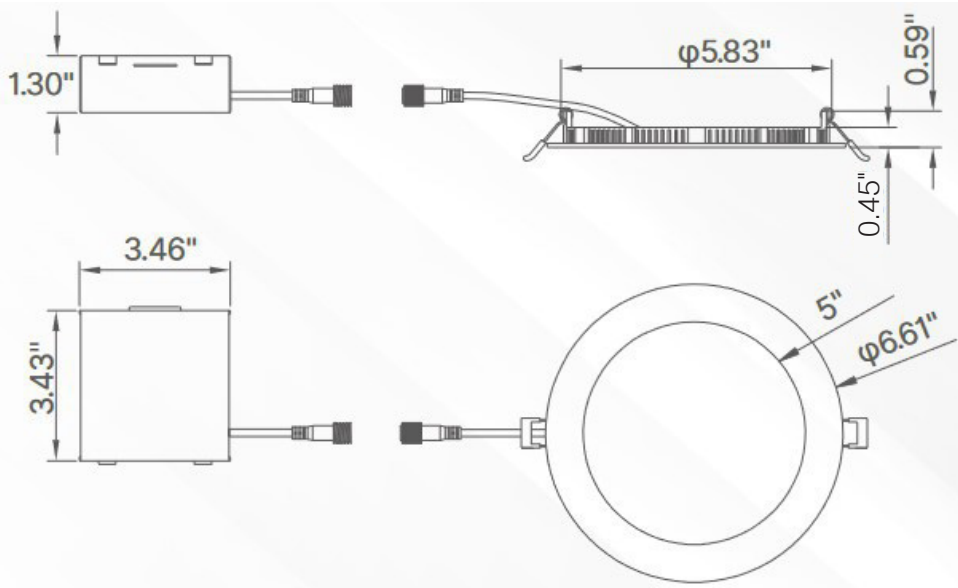

## DIMENSIONS

### **7W DIMENSIONS:**

Outside Diameter – 4.25"  
Inside Diameter – 2.6"  
Height – 0.67"  
Width (spring to spring) – 3.58"  
Cable Length (downlight half) – 3.94"  
Weight – 0.44 lbs  
Junction Box Length – 3.83"  
Junction Box Width – 2.36"  
Junction Box Height – 1.52"  
Combined Cable Length – 7.87"

### **12W DIMENSIONS:**

Outside Diameter – 6.61"  
Inside Diameter – 5"  
Height – 0.83"  
Width (spring to spring) – 5.83"  
Cable Length (downlight half) – 3.94"  
Weight – 0.73 lbs  
Junction Box Length – 3.43"  
Junction Box Width – 3.46"  
Junction Box Height – 1.30"  
Combined Cable Length – 7.87"