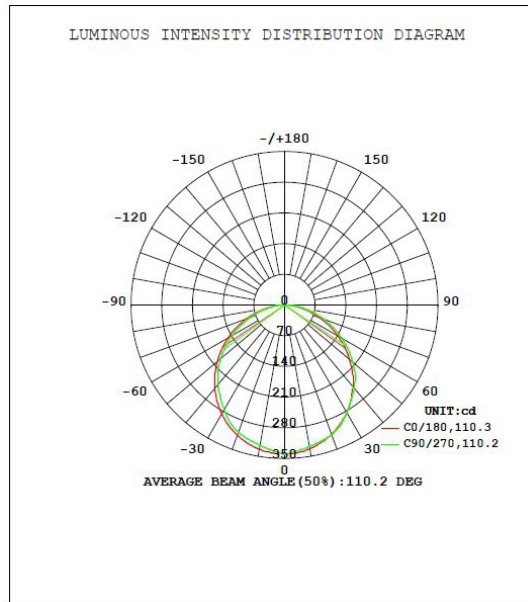

4000K

WARNINGS

- Only use this LED downlight with the dimmers listed in the compatibility list. Using this downlight with incompatible dimmers may cause performance issues including humming, buzzing, flickering, and poor dimming performance.
- Cutout size requirements: 3" – 3 7/8 "; 6" – 6 1/7 or 6.14"