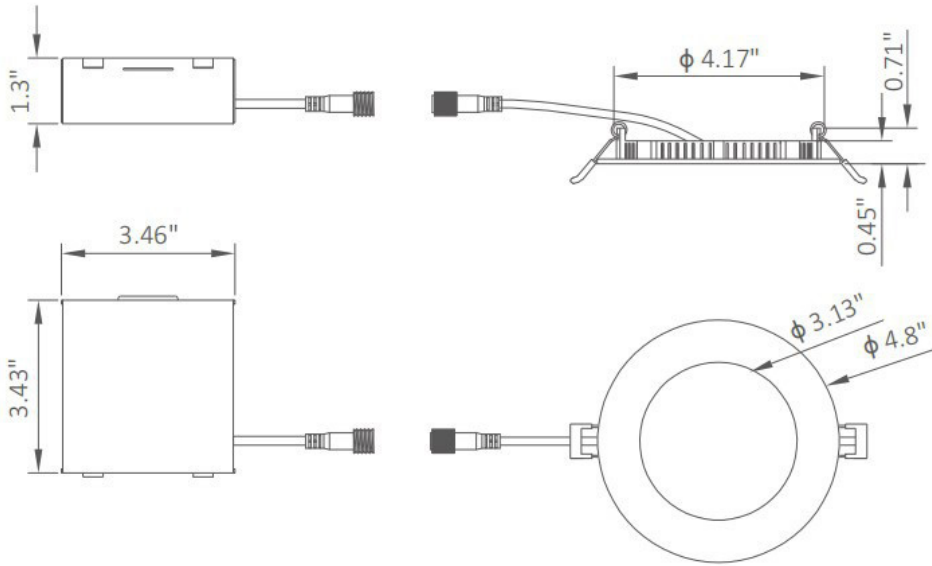

## DIMENSIONS

### **7W DIMENSIONS:**

Outside Diameter – 4.25"  
Inside Diameter – 2.6"  
Height – 0.67"  
Width (spring to spring) – 3.58"  
Cable Length (downlight half) – 3.94"  
Weight – 0.44 lbs  
Junction Box Length – 3.83"  
Junction Box Width – 2.36"  
Junction Box Height – 1.52"  
Combined Cable Length – 7.87"

### **12W DIMENSIONS:**

Outside Diameter – 6.61"  
Inside Diameter – 5"  
Height – 0.83"  
Width (spring to spring) – 5.83"  
Cable Length (downlight half) – 3.94"  
Weight – 0.73 lbs  
Junction Box Length – 3.43"  
Junction Box Width – 3.46"  
Junction Box Height – 1.30"  
Combined Cable Length – 7.87"