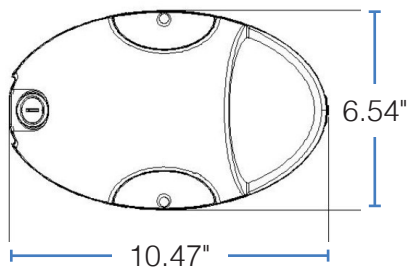

COMPATIBLE DIMMERS

Brand	Model
Legrand	RH4FBL3PTC
Leviton	IP710-DLZ
Leviton	DS710-10Z
Lutron	NTSTV-DV-WH
Lutron	NFTV-WH
Lutron	DVSTV-WH

DIMENSIONS

DIMENSIONS:

Length: 10.47"

Height: 3.78"

Width: 6.54"

Weight: 3.22 lb