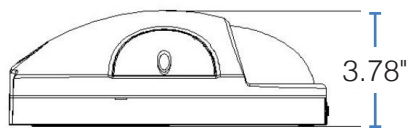

COMPATIBLE DIMMERS

Brand	Model
Legrand	RH4FBL3PTC
Leviton	IP710-DLZ
Leviton	DS710-10Z
Lutron	NTSTV-DV-WH
Lutron	NFTV-WH
Lutron	DVSTV-WH

DIMENSIONS

DIMENSIONS:

Length: 10.47"

Height: 3.78"

Width: 6.54"

Weight: 3.22 lb