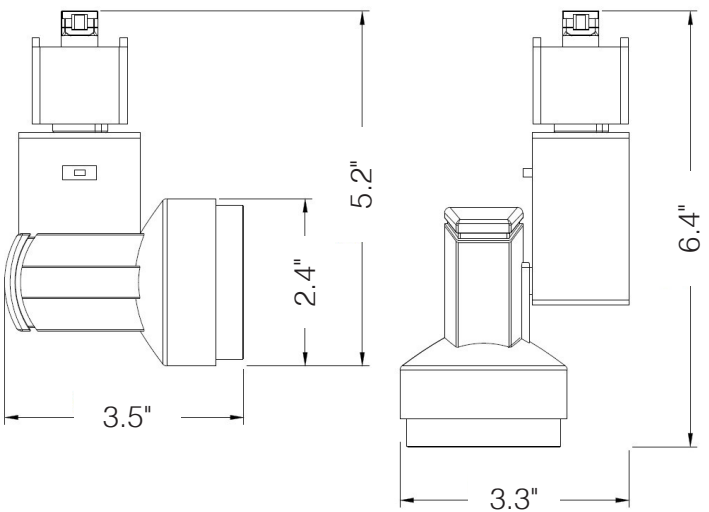

DIMENSIONS

7W FIXTURE DIMENSIONS

Track Head Length: 3.5"
Track Head Height: 2.4"
Height (with arm): 5.7"
Width (with arm): 3.3"
Weight: 0.68 lbs

12W FIXTURE DIMENSIONS

Track Head Length: 3.5"
Track Head Height: 2.4"
Height (with arm): 5.9"
Width (with arm): 3.3"
Weight: 0.71 lbs

16W FIXTURE DIMENSIONS

Track Head Length: 3.5"
Track Head Height: 2.4"
Height (with arm): 6.2"
Width (with arm): 3.3"
Weight: 0.73 lbs

WARNINGS

- Only use this LED track light head with the dimmers listed in the compatibility list. Using this downlight with incompatible dimmers may cause performance issues including humming, buzzing, flickering, and poor dimming performance.