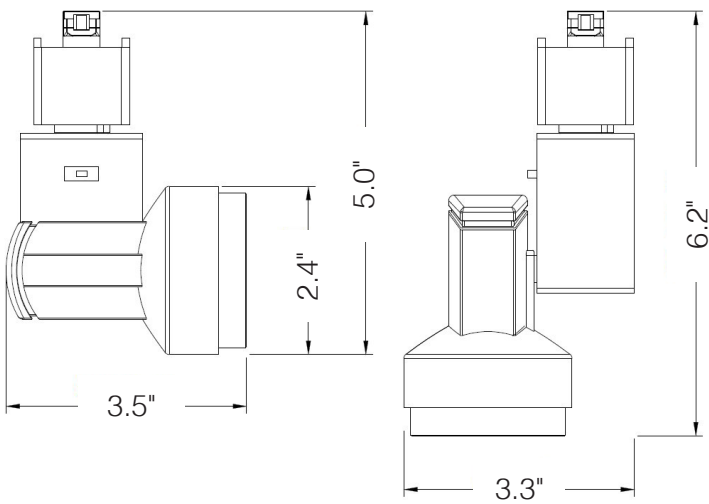

*See Selectable Table for full breakdown

SELECTABLE TABLE

SKU	Wattage	CCT	Lumens	LPW
PLT-12467	7	2700K	453	65
		3000K	481	69
		3500K	519	74
		4000K	523	75
		5000K	476	68
PLT-12468	12	2700K	764	64
		3000K	838	70
		3500K	896	75
		4000K	914	76
		5000K	896	75
PLT-12469	17	2700K	1206	71
		3000K	1281	75
		3500K	1366	80
		4000K	1389	82
		5000K	1438	88
PLT-12470	7	2700K	416	59
		3000K	436	62
		3500K	472	67
		4000K	474	68
		5000K	425	61
PLT-12471	12	2700K	734	61
		3000K	802	67
		3500K	850	71
		4000K	867	72
		5000K	860	69
PLT-12472	17	2700K	1067	63
		3000K	1137	67
		3500K	1207	71
		4000K	1217	72
		5000K	1183	70

DIMENSIONS

7W FIXTURE DIMENSIONS

Track Head Length: 3.5"
Track Head Height: 2.4"
Height (with arm): 5.7"
Width (with arm): 3.3"
Weight: 0.68 lbs

12W FIXTURE DIMENSIONS

Track Head Length: 3.5"
Track Head Height: 2.4"
Height (with arm): 5.9"
Width (with arm): 3.3"
Weight: 0.71 lbs

16W FIXTURE DIMENSIONS

Track Head Length: 3.5"
Track Head Height: 2.4"
Height (with arm): 6.2"
Width (with arm): 3.3"
Weight: 0.73 lbs

WARNINGS

- Only use this LED track light head with the dimmers listed in the compatibility list. Using this downlight with incompatible dimmers may cause performance issues including humming, buzzing, flickering, and poor dimming performance.