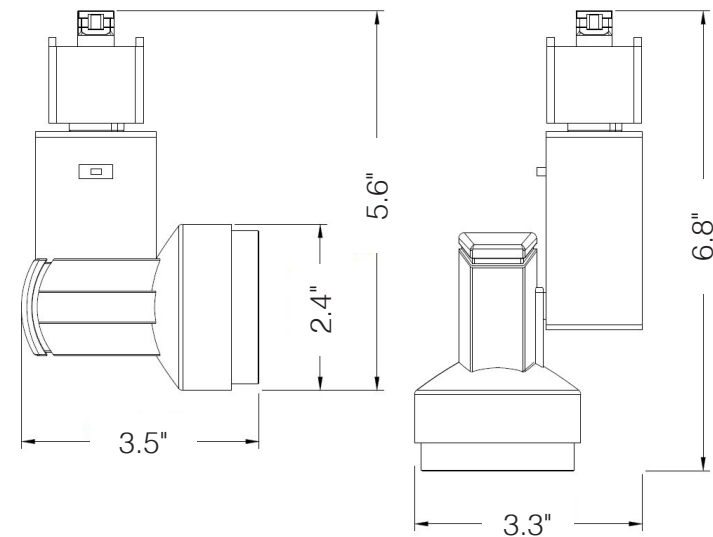

DIMENSIONS

7W FIXTURE DIMENSIONS

Track Head Length: 3.5"
Track Head Height: 2.4"
Height (with arm): 5.7"
Width (with arm): 3.3"
Weight: 0.68 lbs

12W FIXTURE DIMENSIONS

Track Head Length: 3.5"
Track Head Height: 2.4"
Height (with arm): 5.9"
Width (with arm): 3.3"
Weight: 0.71 lbs

16W FIXTURE DIMENSIONS

Track Head Length: 3.5"
Track Head Height: 2.4"
Height (with arm): 6.2"
Width (with arm): 3.3"
Weight: 0.73 lbs

WARNINGS

- Only use this LED track light head with the dimmers listed in the compatibility list. Using this downlight with incompatible dimmers may cause performance issues including humming, buzzing, flickering, and poor dimming performance.