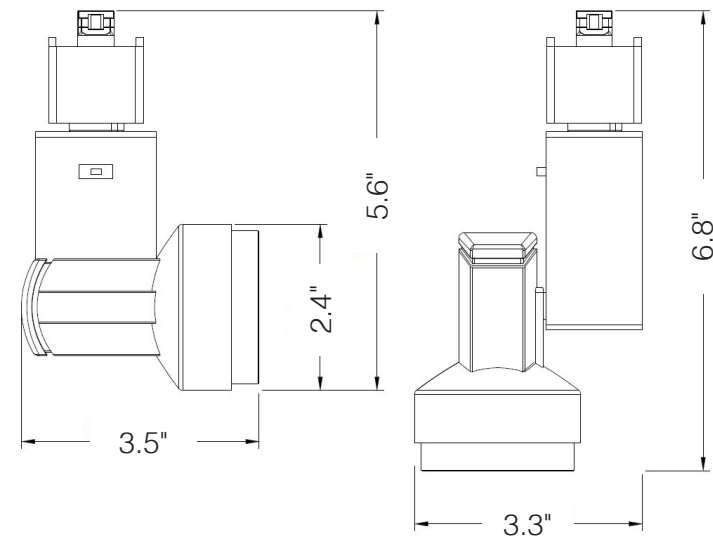

DIMENSIONS

7W FIXTURE DIMENSIONS

Track Head Length: 3.5"
Track Head Height: 2.4"
Height (with arm): 5.7"
Width (with arm): 3.3"
Weight: 0.68 lbs

12W FIXTURE DIMENSIONS

Track Head Length: 3.5"
Track Head Height: 2.4"
Height (with arm): 5.9"
Width (with arm): 3.3"
Weight: 0.71 lbs

16W FIXTURE DIMENSIONS

Track Head Length: 3.5"
Track Head Height: 2.4"
Height (with arm): 6.2"
Width (with arm): 3.3"
Weight: 0.73 lbs

WARNINGS

- Only use this LED track light head with the dimmers listed in the compatibility list. Using this downlight with incompatible dimmers may cause performance issues including humming, buzzing, flickering, and poor dimming performance.