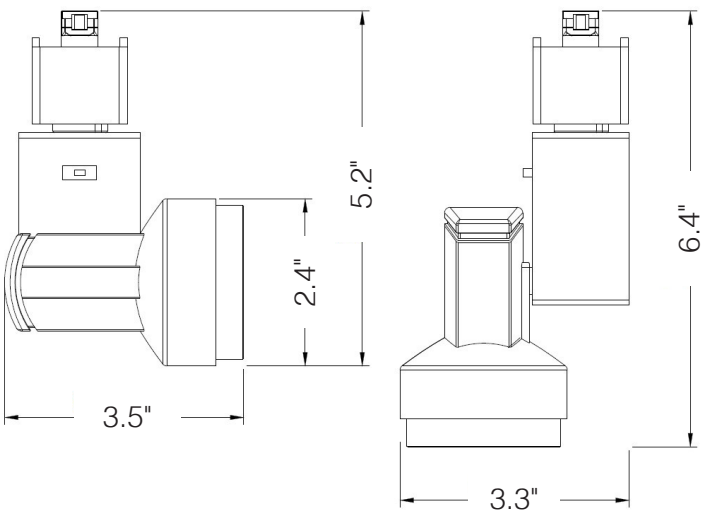

DIMENSIONS

7W FIXTURE DIMENSIONS

Track Head Length: 3.5"
Track Head Height: 2.4"
Height (with arm): 5.7"
Width (with arm): 3.3"
Weight: 0.68 lbs

12W FIXTURE DIMENSIONS

Track Head Length: 3.5"
Track Head Height: 2.4"
Height (with arm): 5.9"
Width (with arm): 3.3"
Weight: 0.71 lbs

16W FIXTURE DIMENSIONS

Track Head Length: 3.5"
Track Head Height: 2.4"
Height (with arm): 6.2"
Width (with arm): 3.3"
Weight: 0.73 lbs

WARNINGS

- Only use this LED track light head with the dimmers listed in the compatibility list. Using this downlight with incompatible dimmers may cause performance issues including humming, buzzing, flickering, and poor dimming performance.