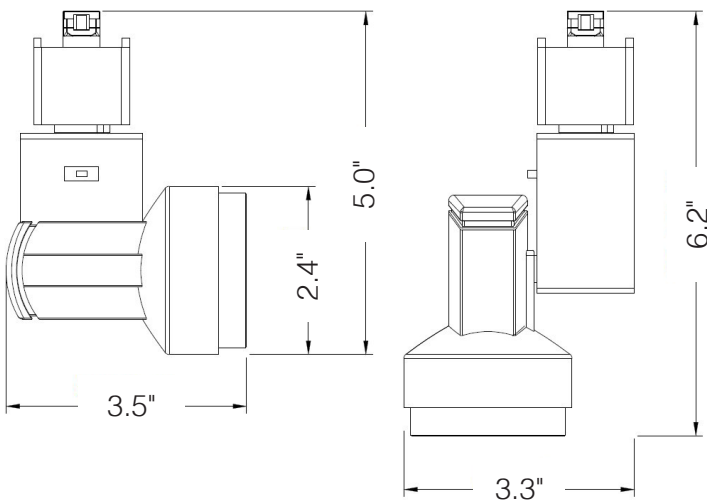

*See Selectable Table for full breakdown

SELECTABLE TABLE

SKU	Wattage	CCT	Lumens	LPW
PLT-12467	7	2700K	453	65
		3000K	481	69
		3500K	519	74
		4000K	523	75
		5000K	476	68
PLT-12468	12	2700K	764	64
		3000K	838	70
		3500K	896	75
		4000K	914	76
		5000K	896	75
PLT-12469	17	2700K	1206	71
		3000K	1281	75
		3500K	1366	80
		4000K	1389	82
		5000K	1438	88
PLT-12470	7	2700K	416	59
		3000K	436	62
		3500K	472	67
		4000K	474	68
		5000K	425	61
PLT-12471	12	2700K	734	61
		3000K	802	67
		3500K	850	71
		4000K	867	72
		5000K	860	69
PLT-12472	17	2700K	1067	63
		3000K	1137	67
		3500K	1207	71
		4000K	1217	72
		5000K	1183	70

DIMENSIONS

7W FIXTURE DIMENSIONS

Track Head Length: 3.5"
Track Head Height: 2.4"
Height (with arm): 5.7"
Width (with arm): 3.3"
Weight: 0.68 lbs

12W FIXTURE DIMENSIONS

Track Head Length: 3.5"
Track Head Height: 2.4"
Height (with arm): 5.9"
Width (with arm): 3.3"
Weight: 0.71 lbs

16W FIXTURE DIMENSIONS

Track Head Length: 3.5"
Track Head Height: 2.4"
Height (with arm): 6.2"
Width (with arm): 3.3"
Weight: 0.73 lbs

WARNINGS

- Only use this LED track light head with the dimmers listed in the compatibility list. Using this downlight with incompatible dimmers may cause performance issues including humming, buzzing, flickering, and poor dimming performance.