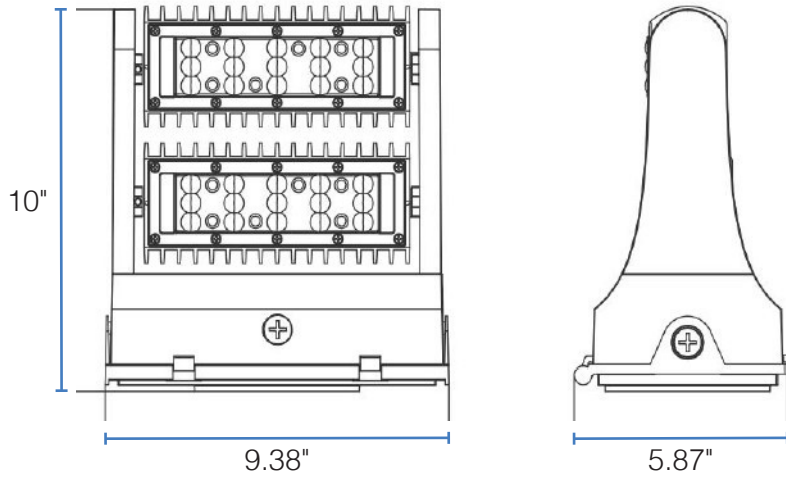

project name	type
catalog number	
comments	voltage
approved by	date

APPLICATIONS

- Security Lighting
- Entrance Lighting
- Landscape Lighting
- Up or Down Lighting
- Wall Washing

PERFORMANCE SUMMARY

Item #	Watts	Lumens	LPW	CRI	CCT	Lens	Dimming	Voltage	Replaces	DLC #	DLC Level
PLT-12489	80	11,335	142	>70	5000K	PC	0-10V	120-277V	MH250	PLTSN54112	5.1 Premium

COMPATIBLE DIMMERS

Brand	Model
Legrand	RH4FBL3PTC
Leviton	IP710-DLZ
Leviton	DS710-10Z
Lutron	NTSTV-DV-WH
Lutron	NFTV-WH
Lutron	DVSTV-WH

DIMENSIONS

DIMENSIONS

Length: 9.45"
 Height: 5.87"
 Width: 9.38"
 Weight: 5.91 lb