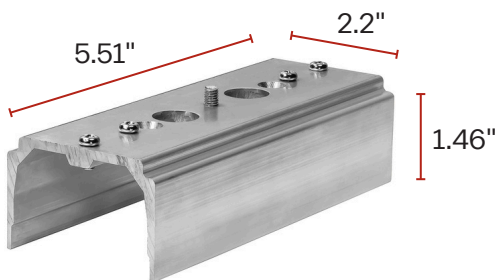

**DESCRIPTION**

Connect LED suspension lights end-to-end using these straight joiners to create longer runs of light.

**FEATURES**

- Comes with mounting screws
- Compatible with select LED suspension lights; see Compatible Fixtures section for full list

**INSTALLATION**

- Attaches to LED suspension lights to connect fixtures end-to-end; see Installation Instruction PDF for more information

**CONSTRUCTION**

- Aluminum

**APPLICATIONS**

- Offices
- Classrooms
- Retail Spaces
- Hotels
- Lobbies
- Restaurants

project name	type
catalog number	
comments	voltage
approved by	date

**COMPATIBLE FIXTURES**

SKU	DESCRIPTION
PLT-90281	2' LED Suspension Light – 10/15/20W, 3000/3500/4000K, Direct/Indirect Light, White Finish
PLT-90282	4' LED Suspension Light – 20/30/40W, 3000/3500/4000K, Direct/Indirect Light, White Finish
PLT-90283	8' LED Suspension Light – 40/60/80W, 3000/3500/4000K, Direct/Indirect Light, White Finish
PLT-90284	2' LED Suspension Light – 10/15/20W, 3000/3500/4000K, Direct/Indirect Light, Black Finish
PLT-90285	4' LED Suspension Light – 20/30/40W, 3000/3500/4000K, Direct/Indirect Light, Black Finish
PLT-90286	8' LED Suspension Light – 40/60/80W, 3000/3500/4000K, Direct/Indirect Light, Black Finish
PLT-90365	VERSA 4' Architectural LED Linear Fixture – 20/30/40W, 3500K, Direct/Indirect Light, White Finish
PLT-90366	VERSA 4' Architectural LED Linear Fixture – 20/30/40W, 3500K, Direct/Indirect Light, Black Finish
PLT-90367	VERSA 8' Architectural LED Linear Fixture – 40/60/80W, 3500K, Direct/Indirect Light, White Finish
PLT-90368	VERSA 8' Architectural LED Linear Fixture – 40/60/80W, 3500K, Direct/Indirect Light, White Finish

**DIMENSIONS**

**DIMENSIONS**

Length: 5.51"  
 Width: 2.2"  
 Height: 1.46"