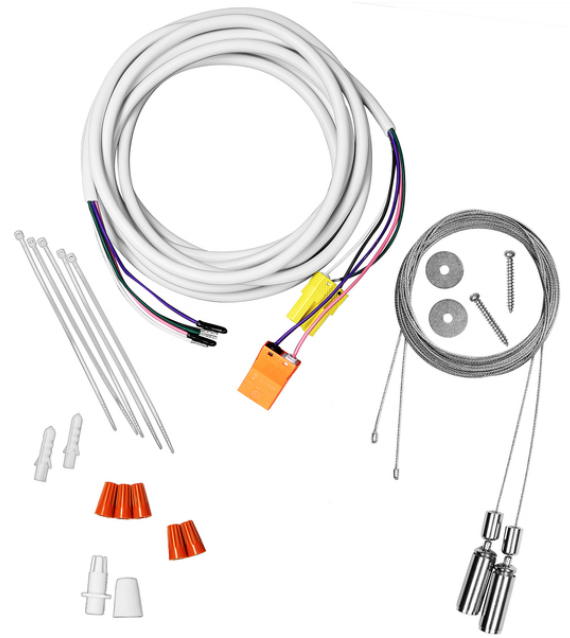

DESCRIPTION

Provide power to LED suspension fixtures using this black 12 ft. power cable.

FEATURES

- Cord is AWG18 and had connectors on both ends
- Comes with strain relief thread, cord holder, and 5 wire nuts
- Supplies power to individual fixtures, 40' runs at 120VAC, 80' runs at 230VAC, and 100' runs at 277VAC
- Compatible with select LED suspension lights; see Compatible Fixtures section for full list

INSTALLATION

- Attaches to LED suspension lights to provide power; see Installation Instruction PDF for more information

CONSTRUCTION

- White finish

APPLICATIONS

- Offices
- Classrooms
- Retail Spaces
- Hotels
- Lobbies
- Restaurants

project name	type
catalog number	
comments	voltage
approved by	date

COMPATIBLE FIXTURES

SKU	DESCRIPTION
PLT-90281	2' LED Suspension Light – 10/15/20W, 3000/3500/4000K, Direct/Indirect Light, White Finish
PLT-90282	4' LED Suspension Light – 20/30/40W, 3000/3500/4000K, Direct/Indirect Light, White Finish
PLT-90283	8' LED Suspension Light – 40/60/80W, 3000/3500/4000K, Direct/Indirect Light, White Finish

DIMENSIONS

DIMENSIONS

Length: 12'