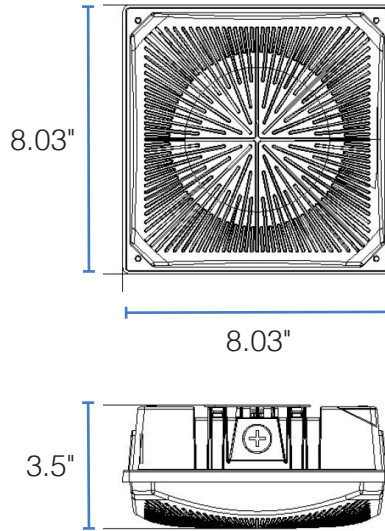

## DIMENSIONS

### PLT-12486 DIMENSIONS:

Length: 8.03"  
Height: 3.5"  
Width: 8.03"  
Weight: 2.98 lbs

### PLT-12487 DIMENSIONS

Length: 8.03"  
Height: 3.5"  
Width: 8.03"  
Weight: 3.9 lb

### PLT-12488 DIMENSIONS:

Length: 10"  
Height: 3.9"  
Width: 10"  
Weight: 6.26 lbs