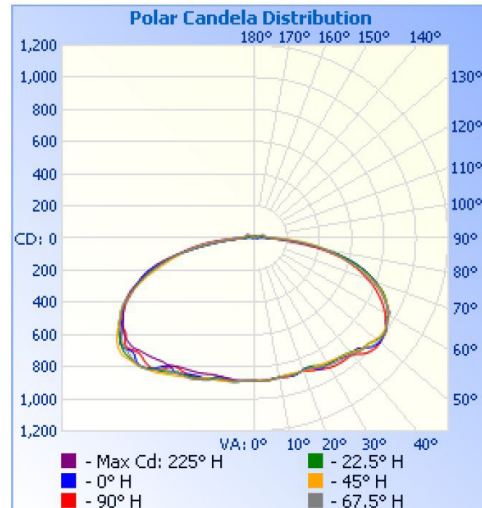

PLT-12487 PHOTOMETRICS: