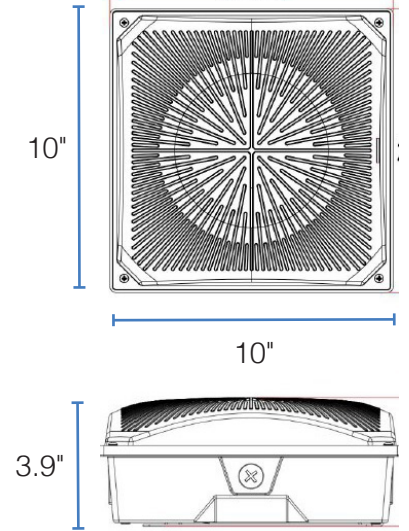

## DIMENSIONS

### PLT-12486 DIMENSIONS:

Length: 8.03"  
Height: 3.5"  
Width: 8.03"  
Weight: 2.98 lbs

### PLT-12487 DIMENSIONS

Length: 8.03"  
Height: 3.5"  
Width: 8.03"  
Weight: 3.9 lb

### PLT-12488 DIMENSIONS:

Length: 10"  
Height: 3.9"  
Width: 10"  
Weight: 6.26 lbs