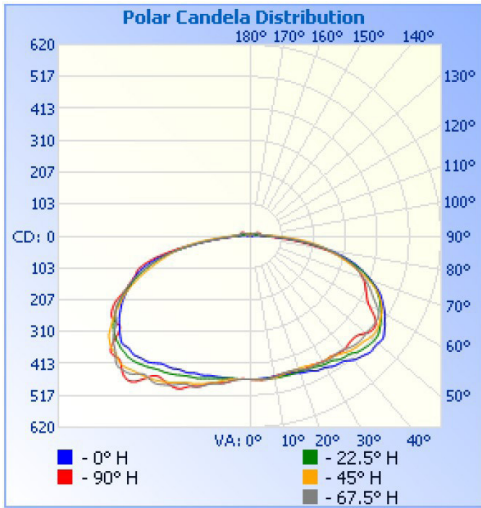

PHOTOMETRICS

PLT-12486 PHOTOMETRICS: