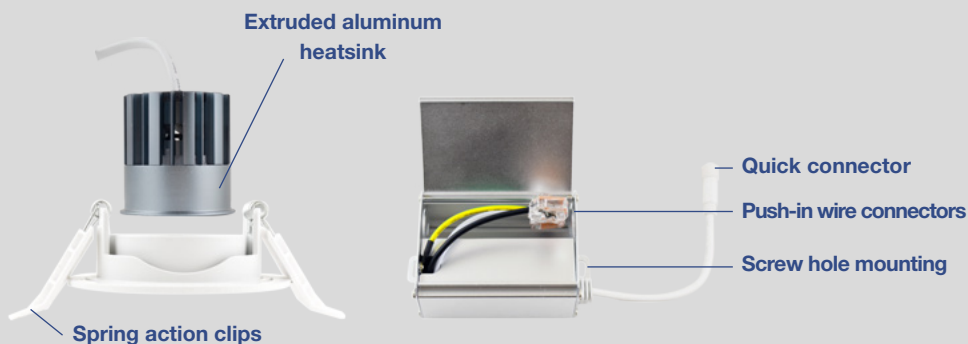

## EXTENSIVE TRIM SELECTION

The 2" MINIFIT modules have a variety of field interchangeable trim options to compliment many different applications. Choose between deep or flat trim, white or brushed metal finishes, and open or glass enclosed lenses. The MINIFIT 2" module adds a fresh, clean, simple look to any lighting project.

## QUICK AND EASY INSTALLATION

Installing the 2" MINIFIT modules is very simple. Connect the power to the driver box. Then attach the fixture with the quick connect cord and fasten it to the ceiling securely with the spring action clips.