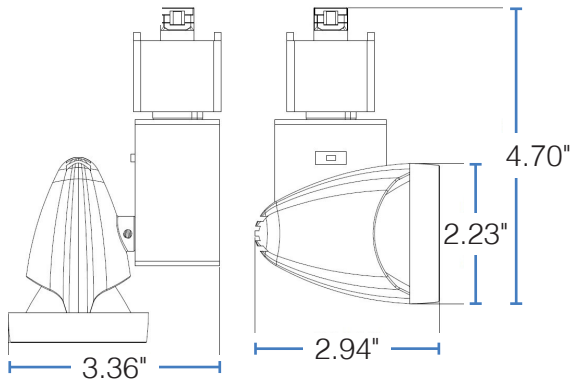

APPLICATIONS

- Offices
- Lobbies
- Kitchens
- Art Galleries
- Museums

PERFORMANCE	Power Consumption*	7, 12 Watt
	CRI	90
	CCT*	2700K, 3000K, 3500K, 4000K, 5000K
	LED L70 Life Hours	>33,000, >60,000
	Beam Angle	36°
ELECTRICAL	Power Factor	>0.89
	THD	45% - 50%
	Input Voltage	120V
CONSTRUCTION	Finish	White, Black
	Lens	Clear
	Certifications	ETL
LISTINGS	Material Usage	RoHS - No mercury or lead
	Environment	Indoor/Dry Locations

*See Selectable Table for full breakdown

SELECTABLE TABLE

SKU	Wattage	CCT	Lumens	LPW
PLT-12502	7	2700K	457	65
		3000K	486	69
		3500K	534	76
		4000K	536	77
		5000K	492	70
PLT-12503	12	2700K	798	67
		3000K	867	72
		3500K	922	77
		4000K	937	78
PLT-12504	7	2700K	437	62
		3000K	462	67
		3500K	498	71
		4000K	497	71
PLT-12505	12	2700K	717	60
		3000K	783	65
		3500K	828	69
		4000K	845	70
PLT-12505	12	5000K	839	70

DIMENSIONS

DIMENSIONS

Track Head Length: 2.94"

Track Head Height: 2.23"

Height (with arm) – 5.32"

Width (with arm): 3.36"

Weight: 0.57 lbs

WARNINGS