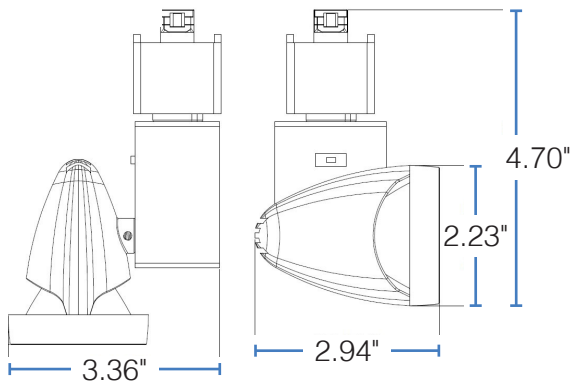

APPLICATIONS

- Offices
- Lobbies
- Kitchens
- Art Galleries
- Museums

PERFORMANCE	Power Consumption*	7, 12 Watt
	CRI	90
	CCT*	2700K, 3000K, 3500K, 4000K, 5000K
	LED L70 Life Hours	>33,000, >60,000
	Beam Angle	36°
ELECTRICAL	Power Factor	>0.89
	THD	45% - 50%
	Input Voltage	120V
CONSTRUCTION	Finish	White, Black
	Lens	Clear
	Certifications	ETL
LISTINGS	Material Usage	RoHS - No mercury or lead
	Environment	Indoor/Dry Locations

*See Selectable Table for full breakdown

SELECTABLE TABLE

SKU	Wattage	CCT	Lumens	LPW
PLT-12502	7	2700K	457	65
		3000K	486	69
		3500K	534	76
		4000K	536	77
		5000K	492	70
PLT-12503	12	2700K	798	67
		3000K	867	72
		3500K	922	77
		4000K	937	78
		5000K	923	77
PLT-12504	7	2700K	437	62
		3000K	462	67
		3500K	498	71
		4000K	497	71
		5000K	443	63
PLT-12505	12	2700K	717	60
		3000K	783	65
		3500K	828	69
		4000K	845	70
		5000K	839	70

DIMENSIONS

DIMENSIONS

Track Head Length: 2.94"

Track Head Height: 2.23"

Height (with arm) – 5.32"

Width (with arm): 3.36"

Weight: 0.57 lbs

WARNINGS