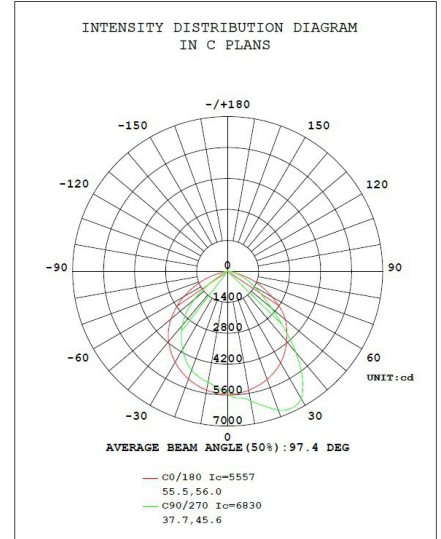

72W 3000K

72W 4000K

72W 5000K

96W 3000K

96W 4000K

96W 5000K

120W 3000K

120W 4000K

120W 5000K