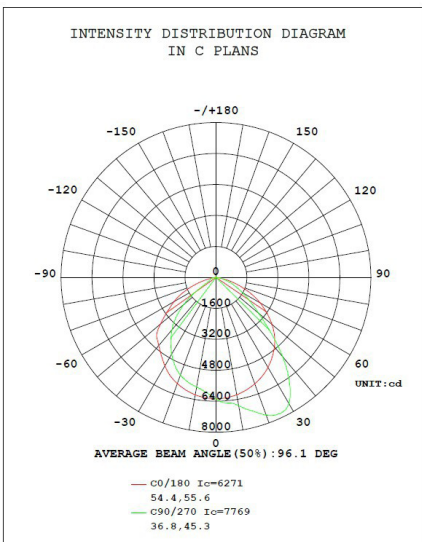

72W 3000K

72W 4000K

72W 5000K

96W 3000K

96W 4000K

96W 5000K

120W 3000K

120W 4000K

120W 5000K