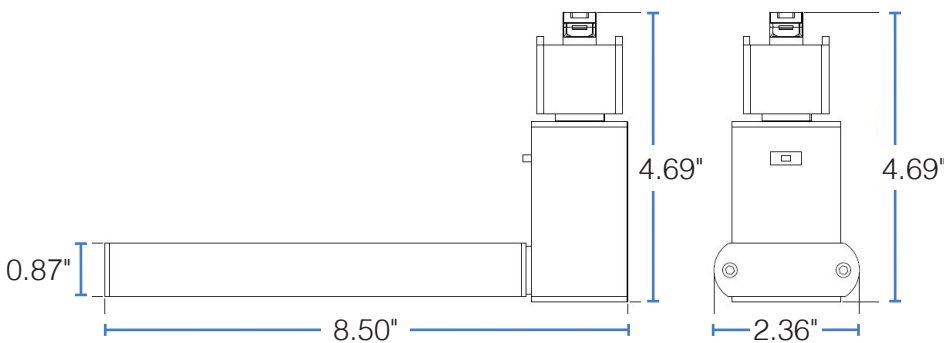

\*See Selectable Table for full breakdown

## DIMENSIONS

### **DIMENSIONS:**

Track Head Length (with arm): 8.50"  
 Track Head Width: 2.36"  
 Track Head Height: 0.87"  
 Height (with arm): 4.69"  
 Length (with arm): 8.50"  
 Weight: 0.84 lbs  
 Arm Length: 4.69"