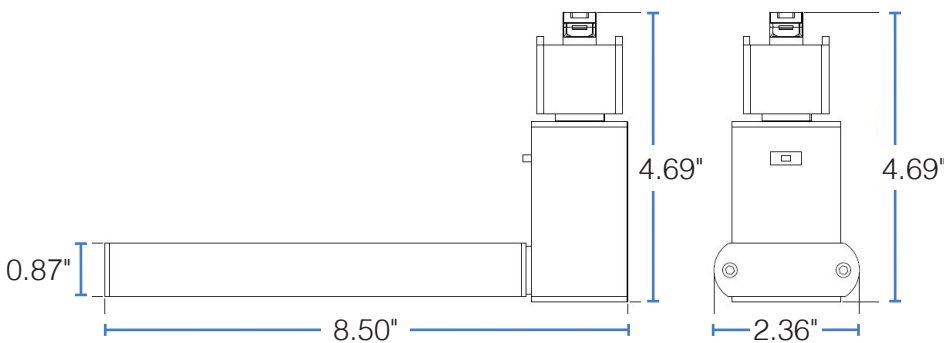

*See Selectable Table for full breakdown

SELECTABLE TABLE

Wattage	CCT	Lumens	LPW
19	2700K	1273	67
	3000K	1311	69
	3500K	1355	71
	4000K	1350	71
	5000K	1283	68

COMPATIBLE DIMMERS

Brand	Model
Lutron	DVCL-253P
Lutron	DVSCCL-253P
Lutron	SCL-153P
Lutron	DVCL-153P
Lutron	CTCL-153P
Lutron	TGCL-153P
Lutron	DVSCCL-153P
Lutron	DVELV-300P
Lutron	AYCL-153P
Lutron	AYCL-253P
Lutron	GTJ-250M
Lutron	SELV-300P
Lutron	GT-150

DIMENSIONS

DIMENSIONS:

Track Head Length (with arm): 8.50"
 Track Head Width: 2.36"
 Track Head Height: 0.87"
 Height (with arm): 4.69"
 Length (with arm): 8.50"
 Weight: 0.84 lbs
 Arm Length: 4.69"

WARNINGS