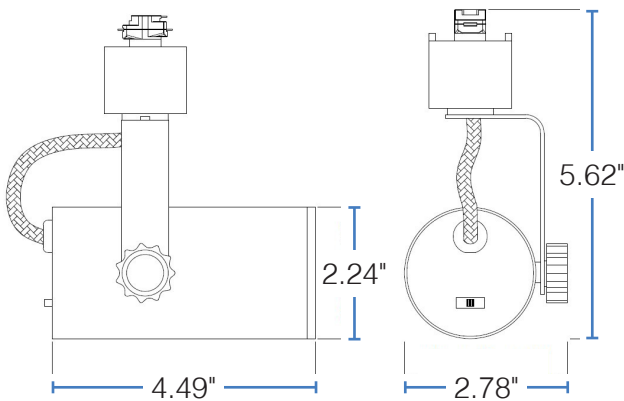

*See Selectable Table for full breakdown

SELECTABLE TABLE

Wattage	CCT	Lumens	LPW
12	2700K	778	65
	3000K	804	67
	3500K	880	73
	4000K	898	75
	5000K	881	73

COMPATIBLE DIMMERS

Brand	Model
Lutron	DVCL-253P
Lutron	DVSCCL-253P
Lutron	SCL-153P
Lutron	DVCL-153P
Lutron	CTCL-153P
Lutron	TGCL-153P
Lutron	DVSCCL-153P
Lutron	DVELV-300P
Lutron	AYCL-153P
Lutron	AYCL-253P
Lutron	GTJ-250M
Lutron	SELV-300P
Lutron	GT-150

DIMENSIONS

DIMENSIONS:

Track Head Length: 4.5"
 Track Head Height: 2.24"
 Height (with arm): 5.1"
 Width (with arm): 2.8"
 Weight: 0.66 lbs

WARNINGS

- Only use this LED track light head with the dimmers listed in the compatibility list. Using this downlight with incompatible dimmers may cause performance issues including humming, buzzing, flickering, and poor dimming performance.