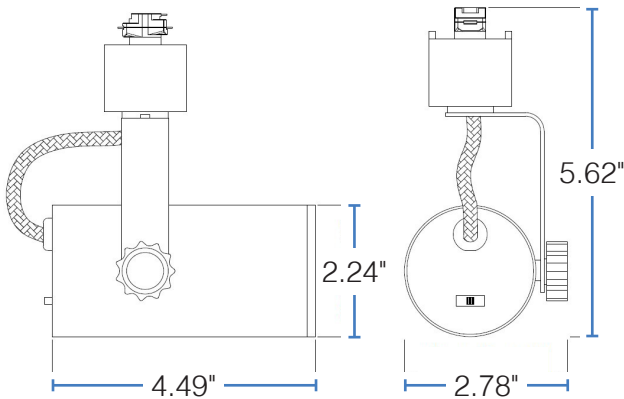

\*See Selectable Table for full breakdown

## DIMENSIONS

### **DIMENSIONS:**

Track Head Length: 4.5"  
 Track Head Height: 2.24"  
 Height (with arm): 5.1"  
 Width (with arm): 2.8"  
 Weight: 0.66 lbs