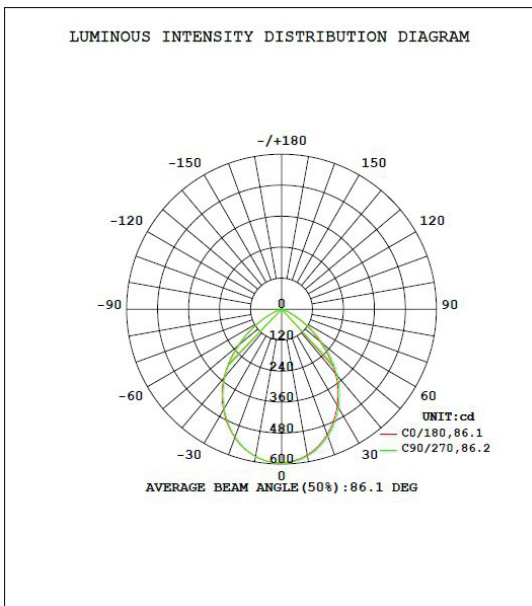

| | | |
|---------------------|-------------------|--------------------------|
| PERFORMANCE | Power Consumption | 11 Watt |
| | Lumens | 750 |
| | Efficacy (LPW) | 68 |
| | CRI | 80 |
| | CCT | 5000K |
| ELECTRICAL | Beam Angle | 35000 |
| | Power Factor | 0.7 |
| CONSTRUCTION | Input Voltage | 120V |
| | Finish | E26 |
| | Lens | White |
| LISTINGS | Certifications | UL Listed; JA8, Title 20 |
| | Environment | Damp Location Rated |

PERFORMANCE SUMMARY

| Item # | Size | Lumens | Wattage* | LPW | Voltage | Replaces | CCT* | CRI | LED L70 Life Hours | Dimmable |
|-----------|------|--------|----------|-----|---------|------------|---------------------------------------|-----|--------------------|----------|
| PLT-12461 | 5-6" | 1040 | 13 | 80 | 120V | 90W Incan. | 2700K / 3000K / 3500K / 4000K / 5000K | 80 | 35000 | Yes |

DIMENSIONS

DIMENSIONS

Outside Diameter: 7.5"
 Inside Diameter: 3.62"
 Height: 3.30"
 Weight: 0.44 lbs

PHOTOMETRICS

WARNINGS

- Only use this LED downlight with the dimmers listed in the compatibility list. Using this downlight with incompatible dimmers may cause performance issues including humming, buzzing, flickering, and poor dimming performance.