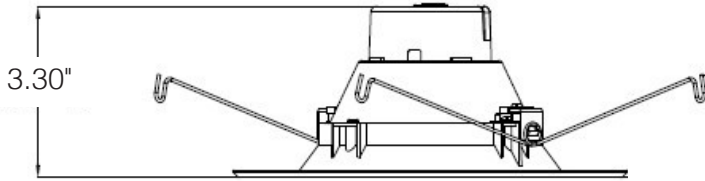

DESCRIPTION

Reduce energy and replacement costs by retrofitting existing recessed cans with these color selectable 5 to 6 inch LED downlights.

FEATURES

- Energy efficient replacement for 90W incandescents
- Medium (E26) base adapter
- High color rendering index (CRI) of 90 makes color appear more naturally
- Dimmable; see dimmer compatibility list for full list of compatible dimmers
- Color temperature can be adjusted via switch on back of fixture; see installation instructions for more information

DIMENSIONS

DIMENSIONS

Outside Diameter: 7.5"
 Inside Diameter: 3.62"
 Height: 3.30"
 Weight: 0.44 lbs

PHOTOMETRICS

WARNINGS

- Only use this LED downlight with the dimmers listed in the compatibility list. Using this downlight with incompatible dimmers may cause performance issues including humming, buzzing, flickering, and poor dimming performance.