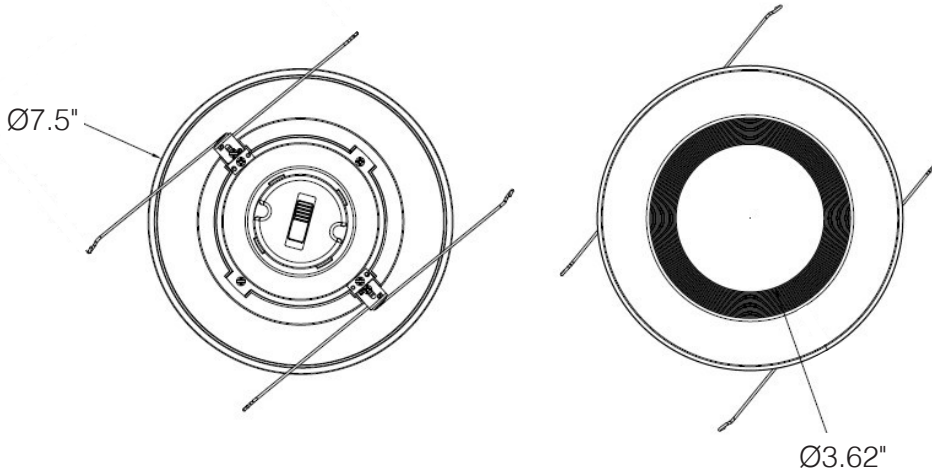

DESCRIPTION

Reduce energy and replacement costs by retrofitting existing recessed cans with these color selectable 5 to 6 inch LED downlights.

FEATURES

- Energy efficient replacement for 90W incandescents
- Medium (E26) base adapter
- High color rendering index (CRI) of 90 makes color appear more naturally
- Dimmable; see dimmer compatibility list for full list of compatible dimmers
- Color temperature can be adjusted via switch on back of fixture; see installation instructions for more information

| | | |
|---------------------|-------------------|--------------------------|
| PERFORMANCE | Power Consumption | 11 Watt |
| | Lumens | 750 |
| | Efficacy (LPW) | 68 |
| | CRI | 80 |
| | CCT | 5000K |
| ELECTRICAL | Beam Angle | 35000 |
| | Power Factor | 0.7 |
| CONSTRUCTION | Input Voltage | 120V |
| | Finish | E26 |
| | Lens | White |
| LISTINGS | Certifications | UL Listed; JA8, Title 20 |
| | Environment | Damp Location Rated |

PERFORMANCE SUMMARY

| Item # | Size | Lumens | Wattage* | LPW | Voltage | Replaces | CCT* | CRI | LED L70 Life Hours | Dimmable |
|-----------|------|--------|----------|-----|---------|------------|---------------------------------------|-----|--------------------|----------|
| PLT-12461 | 5-6" | 1040 | 13 | 80 | 120V | 90W Incan. | 2700K / 3000K / 3500K / 4000K / 5000K | 80 | 35000 | Yes |

DIMENSIONS

DIMENSIONS

Outside Diameter: 7.5"
 Inside Diameter: 3.62"
 Height: 3.30"
 Weight: 0.44 lbs

PHOTOMETRICS

WARNINGS

- Only use this LED downlight with the dimmers listed in the compatibility list. Using this downlight with incompatible dimmers may cause performance issues including humming, buzzing, flickering, and poor dimming performance.