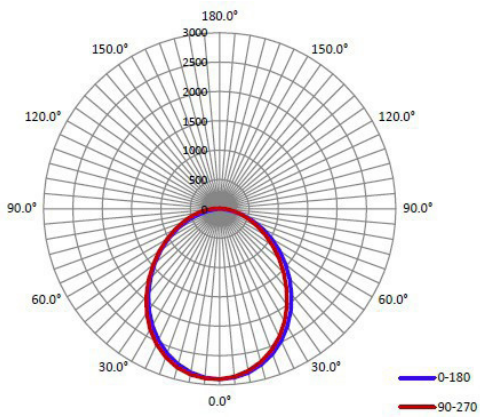

PHOTOMETRICS

PLT-90298 3500K: