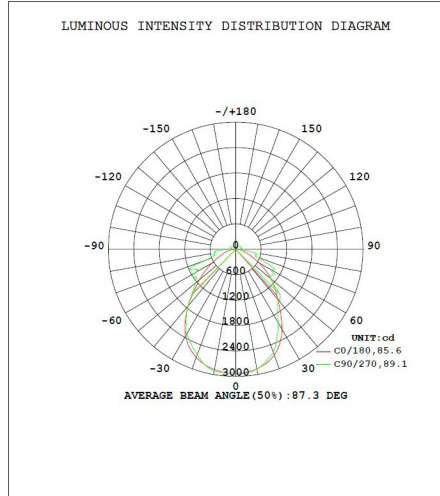

PERFORMANCE SUMMARY

Item #	Watts	Lumens	LPW	CCT	CRI	Dimming	Voltage	Beam Angle	Replaces	Max # of Connections	Length
PLT-12422	50W	6500	130	4000K	80	No	120-277V	99°	4 Lamp Fluorescent	6	4'
PLT-12423	50W	6500	130	5000K	80	No	120-277V	99°	4 Lamp Fluorescent	6	4'
PLT-12424	60W	7200	120	4000K	80	No	120-277V	88°	4 Lamp Fluorescent	5	4'
PLT-12425	60W	7200	120	5000K	80	No	120-277V	88°	4 Lamp Fluorescent	5	4'
PLT-12426	72W	8500	118	5000K	80	No	120-277V	95°	4 Lamp Fluorescent	4	4'

DIMENSIONS

50W DIMENSIONS

Length: 48"
 Height: 2.5"
 Width: 7"
 Weight: 5.1 lbs

60W DIMENSIONS

Length: 48"
 Height: 2.5"
 Width: 8.5"
 Weight: 5.9 lbs

72W DIMENSIONS

Length: 48"
 Height: 2.5"
 Width: 11"
 Weight: 7.8 lbs

S0W PHOTOMETRICS

60W PHOTOMETRICS

72W PHOTOMETRICS

WARNINGS

- Not for use with dimmers.