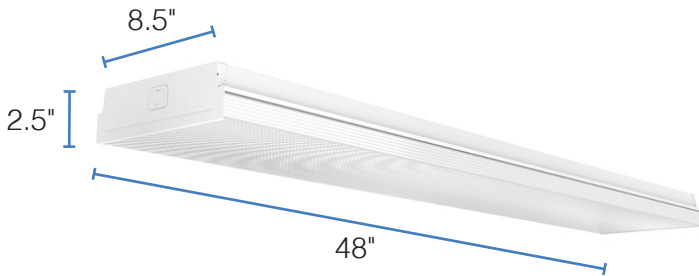

DESCRIPTION

Replace existing fluorescent wraparound fixtures with these LED wraparound fixtures to reduce maintenance and energy costs.

FEATURES

- Efficiently replaces a 4 lamp fluorescent fixture
- Delivers an impressive 130 LPW
- Connect up to 6 fixtures together end to end using included linking attachment or 7.87-inch linking cable; see Installation Instructions for more information

INSTALLATION

- Designed for surface mounting with included hardware; see installation instructions for more details

CONSTRUCTION

- Iron housing with white finish
- Polycarbonate lens evenly distributes light

PERFORMANCE SUMMARY

Item #	Watts	Lumens	LPW	CCT	CRI	Dimming	Voltage	Beam Angle	Replaces	Max # of Connections	Length
PLT-12422	50W	6500	130	4000K	80	No	120-277V	99°	4 Lamp Fluorescent	6	4'
PLT-12423	50W	6500	130	5000K	80	No	120-277V	99°	4 Lamp Fluorescent	6	4'
PLT-12424	60W	7200	120	4000K	80	No	120-277V	88°	4 Lamp Fluorescent	5	4'
PLT-12425	60W	7200	120	5000K	80	No	120-277V	88°	4 Lamp Fluorescent	5	4'
PLT-12426	72W	8500	118	5000K	80	No	120-277V	95°	4 Lamp Fluorescent	4	4'

DIMENSIONS

50W DIMENSIONS

Length: 48"
 Height: 2.5"
 Width: 7"
 Weight: 5.1 lbs

60W DIMENSIONS

Length: 48"
 Height: 2.5"
 Width: 8.5"
 Weight: 5.9 lbs

72W DIMENSIONS

Length: 48"
 Height: 2.5"
 Width: 11"
 Weight: 7.8 lbs