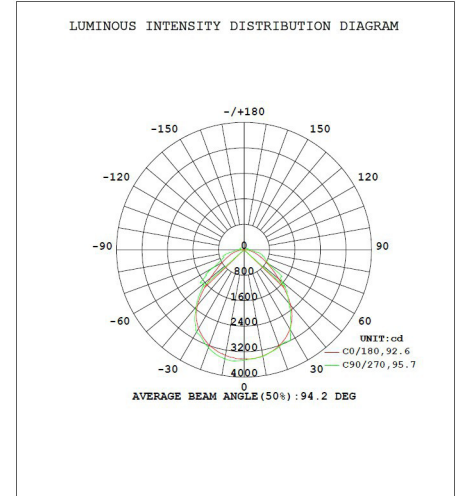

LISTINGS

- ETL rated for damp locations
- FCC
- RoHS

PERFORMANCE

- CRI: 80
- CCT: 4000K and 5000K
- LED L70 Life Hours: 50,000 hours

THERMAL

- -4°F to 104°F (-20°C to 40°C) operating temperature

ELECTRICAL

- THD: 30%
- Power Factor: 0.9
- Input Voltage: 120-277V
- Surge Protection: Ring Wave 2.5kV

PERFORMANCE SUMMARY

Item #	Watts	Lumens	LPW	CCT	CRI	Dimming	Voltage	Beam Angle	Replaces	Max # of Connections	Length
PLT-12422	50W	6500	130	4000K	80	No	120-277V	99°	4 Lamp Fluorescent	6	4'
PLT-12423	50W	6500	130	5000K	80	No	120-277V	99°	4 Lamp Fluorescent	6	4'
PLT-12424	60W	7200	120	4000K	80	No	120-277V	88°	4 Lamp Fluorescent	5	4'
PLT-12425	60W	7200	120	5000K	80	No	120-277V	88°	4 Lamp Fluorescent	5	4'
PLT-12426	72W	8500	118	5000K	80	No	120-277V	95°	4 Lamp Fluorescent	4	4'

DIMENSIONS

50W DIMENSIONS

Length: 48"
 Height: 2.5"
 Width: 7"
 Weight: 5.1 lbs

60W DIMENSIONS

Length: 48"
 Height: 2.5"
 Width: 8.5"
 Weight: 5.9 lbs

72W DIMENSIONS

Length: 48"
 Height: 2.5"
 Width: 11"
 Weight: 7.8 lbs

S0W PHOTOMETRICS

60W PHOTOMETRICS

72W PHOTOMETRICS

WARNINGS

- Not for use with dimmers.