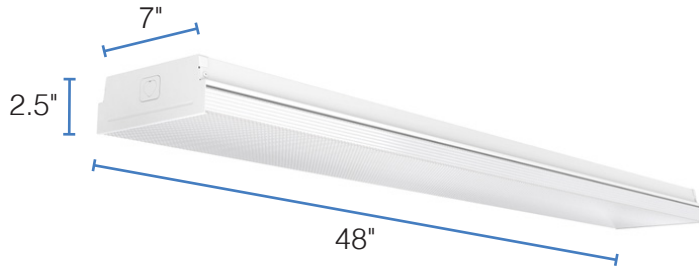

DESCRIPTION

Replace existing fluorescent wraparound fixtures with these LED wraparound fixtures to reduce maintenance and energy costs.

FEATURES

- Efficiently replaces a 4 lamp fluorescent fixture
- Delivers an impressive 130 LPW
- Connect up to 6 fixtures together end to end using included linking attachment or 7.87-inch linking cable; see Installation Instructions for more information

INSTALLATION

- Designed for surface mounting with included hardware; see installation instructions for more details

CONSTRUCTION

- Iron housing with white finish
- Polycarbonate lens evenly distributes light

DIMENSIONS

50W DIMENSIONS

Length: 48"
 Height: 2.5"
 Width: 7"
 Weight: 5.1 lbs

60W DIMENSIONS

Length: 48"
 Height: 2.5"
 Width: 8.5"
 Weight: 5.9 lbs

72W DIMENSIONS

Length: 48"
 Height: 2.5"
 Width: 11"
 Weight: 7.8 lbs