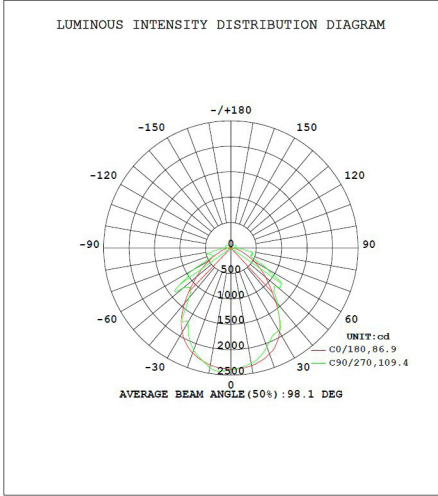

LISTINGS

- ETL rated for damp locations
- FCC
- RoHS

PERFORMANCE

- CRI: 80
- CCT: 4000K and 5000K
- LED L70 Life Hours: 50,000 hours

THERMAL

- -4°F to 104°F (-20°C to 40°C) operating temperature

ELECTRICAL

- THD: 30%
- Power Factor: 0.9
- Input Voltage: 120-277V
- Surge Protection: Ring Wave 2.5kV

PERFORMANCE SUMMARY

Item #	Watts	Lumens	LPW	CCT	CRI	Dimming	Voltage	Beam Angle	Replaces	Max # of Connections	Length
PLT-12422	50W	6500	130	4000K	80	No	120-277V	99°	4 Lamp Fluorescent	6	4'
PLT-12423	50W	6500	130	5000K	80	No	120-277V	99°	4 Lamp Fluorescent	6	4'
PLT-12424	60W	7200	120	4000K	80	No	120-277V	88°	4 Lamp Fluorescent	5	4'
PLT-12425	60W	7200	120	5000K	80	No	120-277V	88°	4 Lamp Fluorescent	5	4'
PLT-12426	72W	8500	118	5000K	80	No	120-277V	95°	4 Lamp Fluorescent	4	4'

DIMENSIONS

50W DIMENSIONS

Length: 48"
 Height: 2.5"
 Width: 7"
 Weight: 5.1 lbs

60W DIMENSIONS

Length: 48"
 Height: 2.5"
 Width: 8.5"
 Weight: 5.9 lbs

72W DIMENSIONS

Length: 48"
 Height: 2.5"
 Width: 11"
 Weight: 7.8 lbs

S0W PHOTOMETRICS

60W PHOTOMETRICS

72W PHOTOMETRICS

WARNINGS

- Not for use with dimmers.