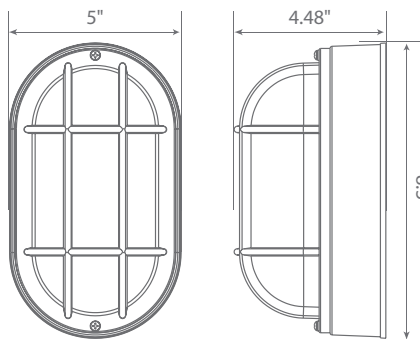

Product Features

Non-Dimmable

Instant-On/Off

Mercury Free

Wet Rated

Product Dimensions

Product Photometric Data