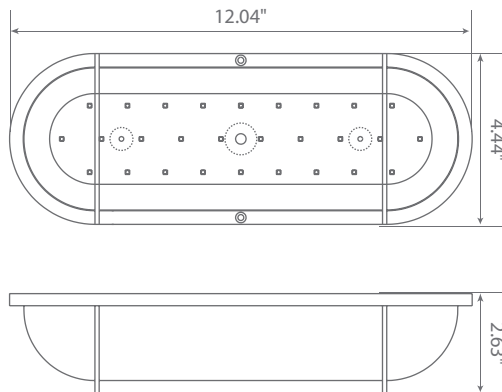

Product Features

Non-Dimmable

Instant-On/Off

Mercury Free

Wet Rated

Product Dimensions

Product Photometric Data

Euri Lighting | A Division of *IRTRONIX* Inc.