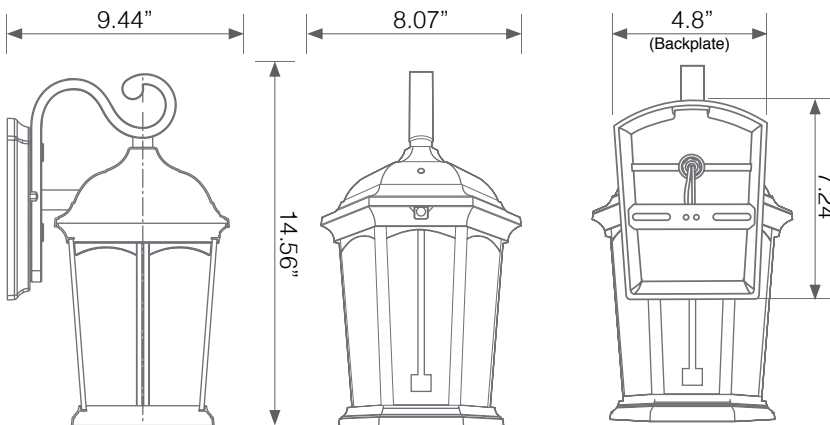

## Electrical Specifications

Model No.	Input Power	Input Voltage	Lumen Output	Beam Angle	Center Beam	CCT
EFL-140W-MD	12.5 W	120 V	1200 lm	110°	N/A	3000 K

CRI	Luminous Efficacy	Power Factor	Input Current	Base	Lamp Lifespan	Estimated Yearly Cost
80	96 lm/W	0.7	0.1 A	Direct Wiring	50,000 Hrs.	\$ 1.50

## Mechanical Specifications

Rating	Operational Temperature	Inner Box QTY.	Master Box QTY.	Dimensions(in.)	UPC Code
Wet Rated	00°F - 00°F	N/A	2 pcs	8.07"(L) x 9.44"(W) x 14.56" (H)	811174032380

## Product Dimensions