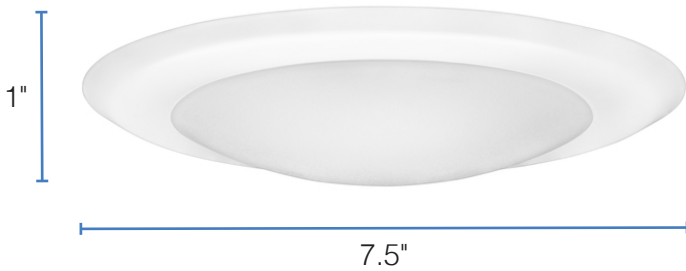

## APPLICATIONS

- Offices
- Lobbies
- Conference Rooms
- Living Rooms
- Hallways
- Bathrooms
- Laundry Rooms

PERFORMANCE	Power Consumption	15 Watt
	Lumens	1050
	Efficacy (LPW)	70
	CRI	80
	CCT	3000K, 4000K, 5000K
	Beam Angle	106°
	LED L70 Life Hours	56,000
ELECTRICAL	Power Factor	0.7
	Input Voltage	120V
CONSTRUCTION	Finish	White
	Lens	Frosted
LISTINGS	Certifications	ETL Listed, FCC; Energy Star
	Material Usage	RoHS – No mercury or lead
	Environment	Wet Location Rated

### 4" DIMENSIONS:

Outside Diameter: 7.5"

Inside Diameter: 5.25"

Height: 1"

Weight: 0.39 lbs