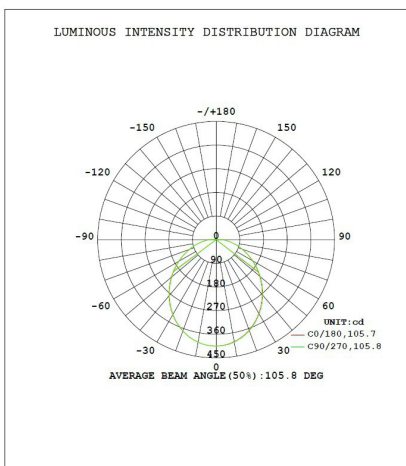

## PERFORMANCE SUMMARY

Item #	UPC	Lumens	Wattage	LPW	Voltage	Replaces	CCT	CRI	LED L70 Life Hours	Dimmable	Energy Star
PLT-12415	842821119215	1050	15	70	120V	100W Incan.	3000K	80	56,000	Yes	PLTL9K812
PLT-12416	842821119222	1050	15	70	120V	100W Incan.	4000K	80	56,000	Yes	PLTL9K813
PLT-12417	842821119239	1050	15	70	120V	100W Incan.	5000K	80	56,000	Yes	PLTL9K814

## DIMENSIONS

### 4" DIMENSIONS:

Outside Diameter: 7.5"

Inside Diameter: 5.25"

Height: 1"

Weight: 0.39 lbs

## PHOTOMETRICS