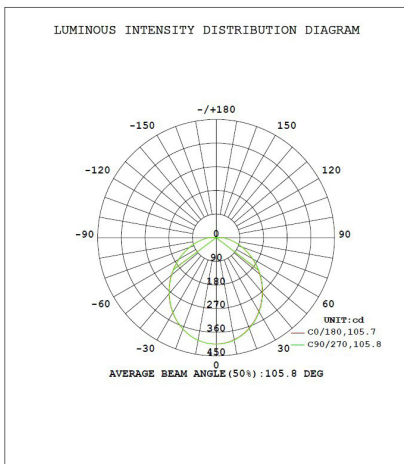

PERFORMANCE SUMMARY

| Item # | Lumens | Wattage | LPW | Voltage | Replaces | CCT | CRI | LED L70 Life Hours | Dimmable |
|-----------|--------|---------|-----|---------|-------------|-------|-----|--------------------|----------|
| PLT-12415 | 1050 | 15 | 70 | 120V | 100W Incan. | 3000K | 80 | 56,000 | Yes |
| PLT-12416 | 1050 | 15 | 70 | 120V | 100W Incan. | 4000K | 80 | 56,000 | Yes |
| PLT-12417 | 1050 | 15 | 70 | 120V | 100W Incan. | 5000K | 80 | 56,000 | Yes |

COMPATIBLE DIMMERS

| Brand | Model # |
|----------|----------------|
| Lutron | MAELV-600-WH |
| Lutron | DVCL-153PR-WH |
| Lutron | CTCL-153PDH-WH |
| OLEGRAND | RHCL453PW |

DIMENSIONS

4" DIMENSIONS:

Outside Diameter: 7.2"

Inside Diameter: 5.25"

Height: 1.04"

Weight: 0.39 lbs

PHOTOMETRICS

WARNINGS

- Only use this LED downlight with the dimmers listed in the compatibility list. Using this downlight with incompatible dimmers may cause performance issues including humming, buzzing, flickering, and poor dimming performance.