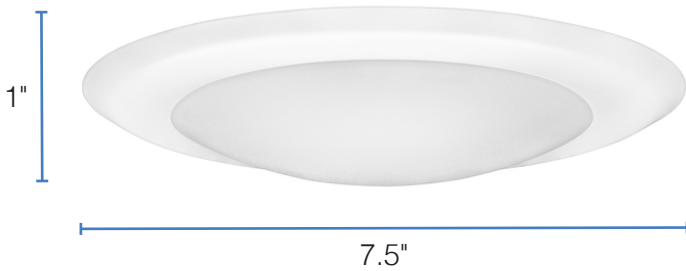

## APPLICATIONS

- Offices
- Lobbies
- Conference Rooms
- Living Rooms
- Hallways
- Bathrooms
- Laundry Rooms

PERFORMANCE	Power Consumption	15 Watt
	Lumens	1050
	Efficacy (LPW)	70
	CRI	80
	CCT	3000K, 4000K, 5000K
	Beam Angle	106°
	LED L70 Life Hours	56,000
ELECTRICAL	Power Factor	0.7
	Input Voltage	120V
CONSTRUCTION	Finish	White
	Lens	Frosted
LISTINGS	Certifications	ETL Listed, FCC; Energy Star
	Material Usage	RoHS – No mercury or lead
	Environment	Damp Location Rated

### 4" DIMENSIONS:

Outside Diameter: 7.5"

Inside Diameter: 5.25"

Height: 1"

Weight: 0.39 lbs