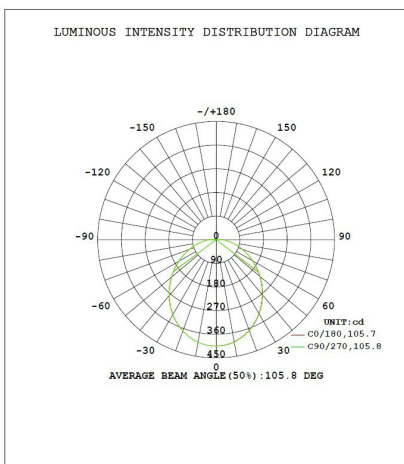

## APPLICATIONS

- Offices
- Lobbies
- Conference Rooms
- Living Rooms
- Hallways
- Bathrooms
- Laundry Rooms

PERFORMANCE	Power Consumption	15 Watt
	Lumens	1050
	Efficacy (LPW)	70
	CRI	80
	CCT	3000K, 4000K, 5000K
	Beam Angle	106°
	LED L70 Life Hours	56,000
ELECTRICAL	Power Factor	0.7
	Input Voltage	120V
CONSTRUCTION	Finish	White
	Lens	Frosted
LISTINGS	Certifications	ETL Listed, FCC; Energy Star
	Material Usage	RoHS – No mercury or lead
	Environment	Damp Location Rated

## DIMENSIONS

### 4" DIMENSIONS:

Outside Diameter: 7.5"

Inside Diameter: 5.25"

Height: 1"

Weight: 0.39 lbs

## PHOTOMETRICS