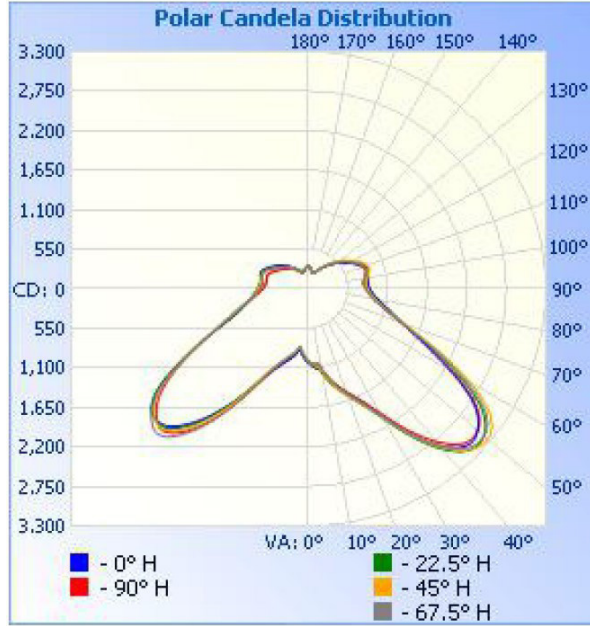

DESCRIPTION

Reduce energy and maintenance costs by replacing 400W metal halide bulbs with these more efficient 120W LED corn bulbs.

FEATURES

- Delivers 155 LPW for highly efficient performance
- Vertical +/- 20 Deg. - Base up & base down burn position
- Mogul E39 base
- Safety cable included
- Color temperature is adjusted via dip switch on the bulb; see installation instructions for more information
- Ballasts, capacitors, and starters must be removed (bypassed) from fixture during installation; see installation instructions for more information

PERFORMANCE	Power Consumption	120 Watt
	Bare Lamp Lumens	18600
	Bare Lamp Efficacy (LPW)	155
	Fixture Lumens*	14404
	Fixture Efficacy (LPW)*	122
	CRI	>80
	CCT	4000K, 5000K
	LED L70 Life Hours	≥100,000
	Beam Angle	360 Degree
	Burn Position	Vertical +/- 20 Deg. - Base Up or Base Down
ELECTRICAL	Power Factor	<20%
	THD	>0.9
	Input Voltage	120-277V
CONSTRUCTION	Operating Temperature	-40°F to 113°F or (-40°C to 45°C)
	Base	E39
LISTINGS	Certifications	UL Listed; FCC; CE; IP64; DLC
	Material Usage	RoHS - No mercury or lead
	Environment	Enclosed Fixture Rated; Damp Location Rated

*Fixture lumens and efficacy based on testing in DLC approved luminaire

PERFORMANCE SUMMARY

Item #	Watts	Bare Lamp Lumens	Bare Lamp LPW	Voltage	Replaces	CCT	CRI	Beam	LED L70 Life Hours	DLC Rating	DLC #
PLTS-12072	120	18,600	155	120-277V	MH400	4000K/5000K	>80	360°	≥100,000	5.1 Standard	PLTBG8241

DIMENSIONS

DIMENSIONS

Height: 11.72"
 Width: 4.45"
 Weight: 2.44 lbs

PHOTOMETRICS

WARNINGS

- Not for use with dimmers.
- Minimum lamp compartment dimensions - 15.75" long by 15.75" wide