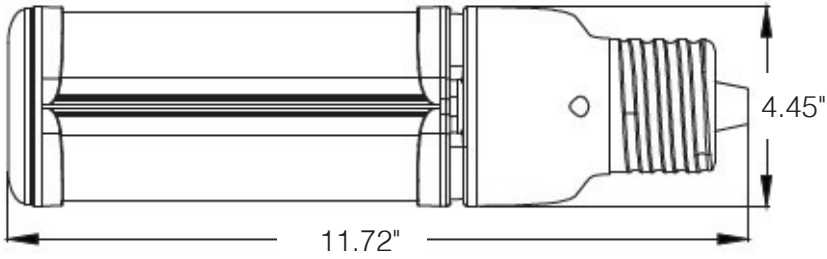

DESCRIPTION

Reduce energy and maintenance costs by replacing 400W metal halide bulbs with these more efficient 120W LED corn bulbs.

FEATURES

- Delivers 155 LPW for highly efficient performance
- Vertical +/- 20 Deg. - Base up & base down burn position
- Mogul E39 base
- Safety cable included
- Color temperature is adjusted via dip switch on the bulb; see installation instructions for more information
- Ballasts, capacitors, and starters must be removed (bypassed) from fixture during installation; see installation instructions for more information

PERFORMANCE	Power Consumption	120 Watt
	Bare Lamp Lumens	18600
	Bare Lamp Efficacy (LPW)	155
	Fixture Lumens*	14404
	Fixture Efficacy (LPW)*	122
	CRI	>80
	CCT	4000K, 5000K
	LED L70 Life Hours	≥100,000
	Beam Angle	360 Degree
	Burn Position	Vertical +/- 20 Deg. - Base Up or Base Down
ELECTRICAL	Power Factor	<20%
	THD	>0.9
	Input Voltage	120-277V
CONSTRUCTION	Operating Temperature	-40°F to 113°F or (-40°C to 45°C)
	Base	E39
LISTINGS	Certifications	UL Listed; FCC; CE; IP64; DLC
	Material Usage	RoHS - No mercury or lead
	Environment	Enclosed Fixture Rated; Damp Location Rated

DIMENSIONS

DIMENSIONS

Height: 11.72"
 Width: 4.45"
 Weight: 2.44 lbs

PHOTOMETRICS

WARNINGS

- Not for use with dimmers.
- Minimum lamp compartment dimensions - 15.75" long by 15.75" wide