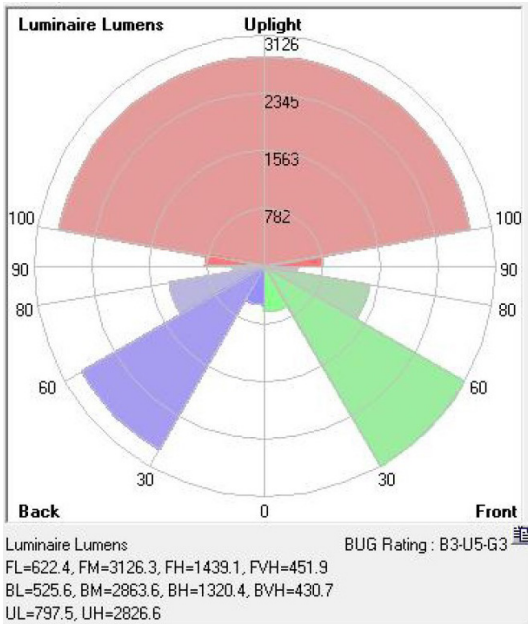

DESCRIPTION

Reduce energy and maintenance costs by replacing 400W metal halide bulbs with these more efficient 120W LED corn bulbs.

FEATURES

- Delivers 155 LPW for highly efficient performance
- Vertical +/- 20 Deg. - Base up & base down burn position
- Mogul E39 base
- Safety cable included
- Color temperature is adjusted via dip switch on the bulb; see installation instructions for more information
- Ballasts, capacitors, and starters must be removed (bypassed) from fixture during installation; see installation instructions for more information

PERFORMANCE	Power Consumption	120 Watt
	Bare Lamp Lumens	18600
	Bare Lamp Efficacy (LPW)	155
	Fixture Lumens*	14404
	Fixture Efficacy (LPW)*	122
	CRI	>80
	CCT	4000K, 5000K
	LED L70 Life Hours	≥100,000
	Beam Angle	360 Degree
	Burn Position	Vertical +/- 20 Deg. - Base Up or Base Down
ELECTRICAL	Power Factor	<20%
	THD	>0.9
	Input Voltage	120-277V
CONSTRUCTION	Operating Temperature	-40°F to 113°F or (-40°C to 45°C)
	Base	E39
LISTINGS	Certifications	UL Listed; FCC; CE; IP64; DLC
	Material Usage	RoHS - No mercury or lead
	Environment	Enclosed Fixture Rated; Damp Location Rated

*Fixture lumens and efficacy based on testing in DLC approved luminaire

PERFORMANCE SUMMARY

Item #	Watts	Bare Lamp Lumens	Bare Lamp LPW	Voltage	Replaces	CCT	CRI	Beam	LED L70 Life Hours	DLC Rating	DLC #
PLTS-12072	120	18,600	155	120-277V	MH400	4000K/5000K	>80	360°	≥100,000	5.1 Standard	PLTBG8241

DIMENSIONS

DIMENSIONS

Height: 11.72"
 Width: 4.45"
 Weight: 2.44 lbs

PHOTOMETRICS

WARNINGS

- Not for use with dimmers.
- Minimum lamp compartment dimensions - 15.75" long by 15.75" wide