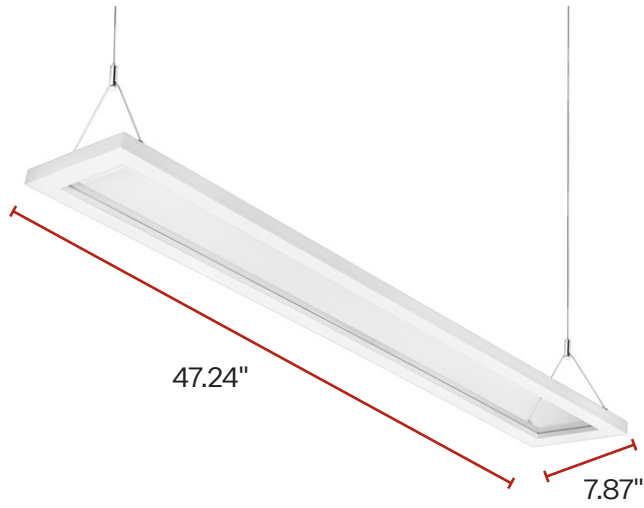

INSTALLATION

- Designed for suspension with included 5-foot aircraft cables and canopies; see installation instructions for more details

CONSTRUCTION

- Aluminum housing with white finish
- PMMA lens protects LEDs while evenly distributing light

| Brand | Model # |
|---------|-----------|
| Lutron | DVLV |
| Leviton | IP-710-DL |

DIMENSIONS

4' DIMENSIONS

Length: 47.24"
Height: 0.94"
Width: 7.87"
Weight: 11 lbs

8' DIMENSIONS

Length: 94.48"
Height: 0.94"
Width: 7.87"
Weight: 18 lbs