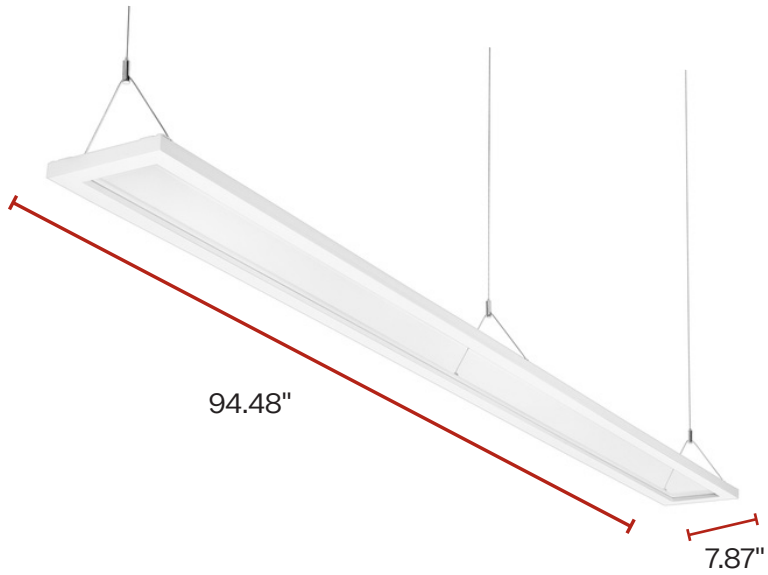

INSTALLATION

- Designed for suspension with included 5-foot aircraft cables and canopies; see installation instructions for more details

CONSTRUCTION

- Aluminum housing with white finish
- PMMA lens protects LEDs while evenly distributing light

| Brand | Model # |
|---------|-----------|
| Lutron | DVLV |
| Leviton | IP-710-DL |

DIMENSIONS

4' DIMENSIONS

Length: 47.24"
Height: 0.94"
Width: 7.87"
Weight: 11 lbs

8' DIMENSIONS

Length: 94.48"
Height: 0.94"
Width: 7.87"
Weight: 18 lbs