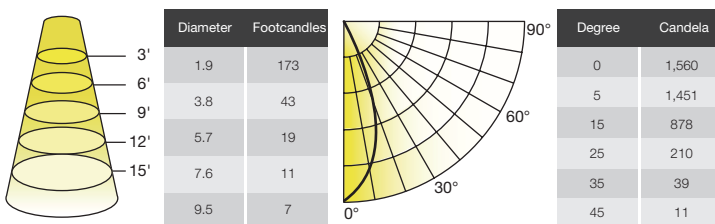

7.5MR16DIM/930FL35/R, 7.5MR16DIM/930FL35/RC