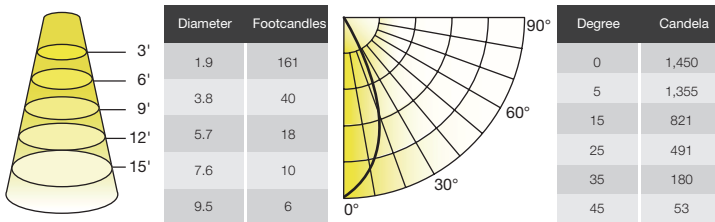

7MR16DIM/930FL35/R, 7MR16DIM/930FL35/RC