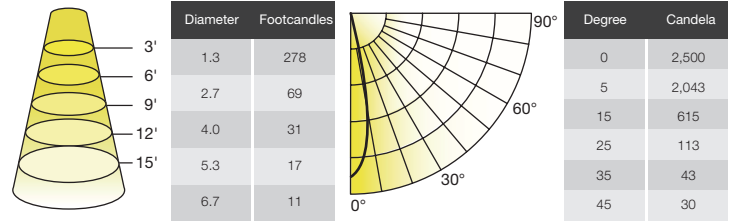

7MR16DIM/930NF25/R, 7MR16DIM/930NF25/RC