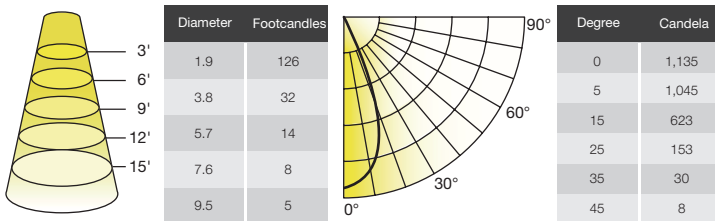

5GU10DIM/930FL35