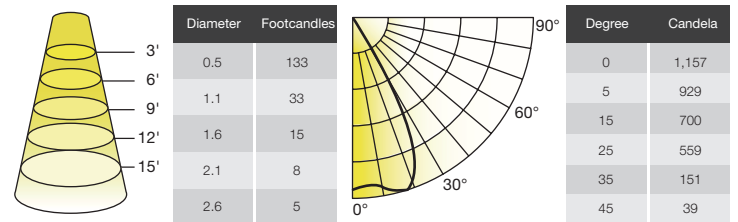

7.5MR16DIM/927SP10/RC + MR/ACC/LN1260