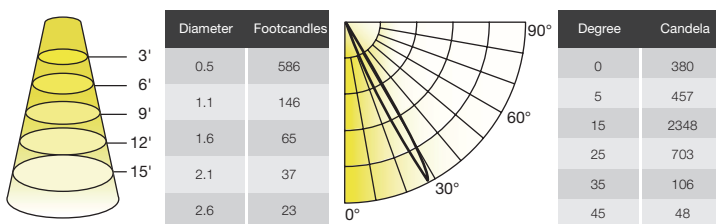

7.5MR16DIM/927SP10/RC + MR/ACC/WW20D