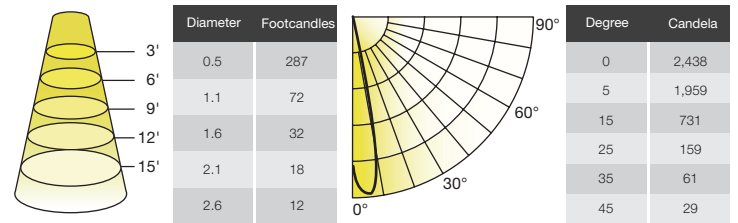

7.5MR16DIM/927SP10/RC + MR/ACC/LN1225