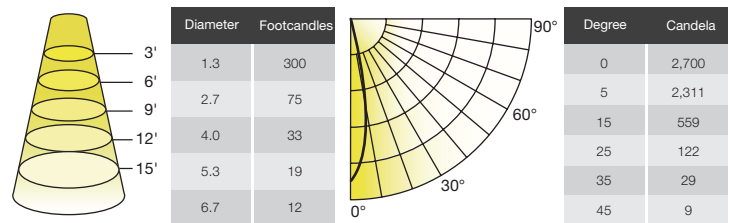

7.5MR16DIM/930NF25/R, 7.5MR16DIM/930NF25/RC