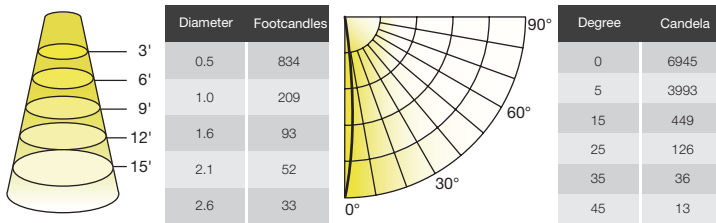

REFINE MR16 FAMILY

ILLUMINANCE & CANDELA DISTRIBUTION - LAMP & ACCESSORY

7.5MR16DIM/927SP10/RC