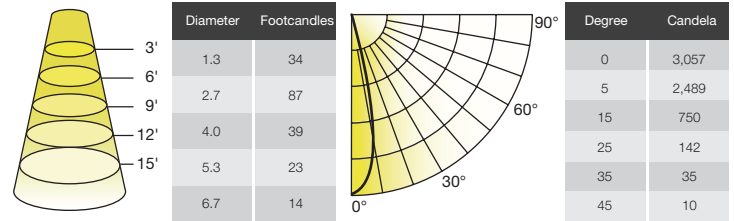

Where xxx means 824-965 which indicates CRI and color temperature
Where yyyy means beam angle

ILLUMINANCE & CANDELA DISTRIBUTION

42W Equivalence

7.5MR16DIM/930SP10/R, 7.5MR16DIM/930SP10/RC

REFINE MR16 FAMILY

6.5GU10DIM/930NF25

6.5GU10DIM/930FL35

For other CCT use the following multiplier: 2700K .98, 4000K 1.02

SPECIFICATIONS - TRUE BEAM MR ACCESSORIES

HONEYCOMB LOUVER

Reduces glare and softens beam patterns.

Product	Model	Description	Cutoff Angle	CBCP of 10° Lamp
35808	MR/ACC/HC	Honeycomb louver	40°	66%