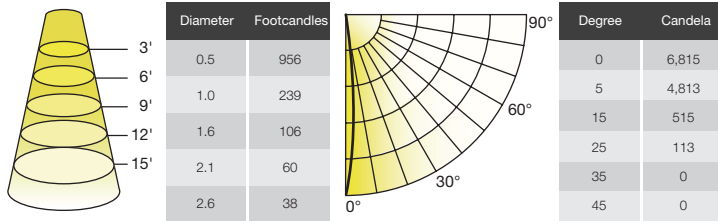

Where xxx means 824-965 which indicates CRI and color temperature
Where yyyy means beam angle

ILLUMINANCE & CANDELA DISTRIBUTION

42W Equivalence

7.5MR16DIM/930SP10/R, 7.5MR16DIM/930SP10/RC

REFINE MR16 FAMILY

6.5GU10DIM/930NF25

6.5GU10DIM/930FL35

For other CCT use the following multiplier: 2700K .98, 4000K 1.02

SPECIFICATIONS - TRUE BEAM MR ACCESSORIES

HONEYCOMB LOUVER

Reduces glare and softens beam patterns.

Product	Model	Description	Cutoff Angle	CBCP of 10° Lamp
35808	MR/ACC/HC	Honeycomb louver	40°	66%