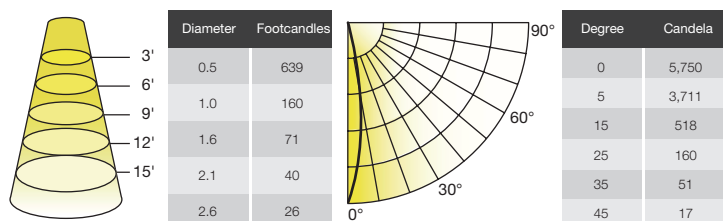

Model	Base	MOL	Dia.	Weight
7.5MR16DIM/xxxxyyy/RC + One Lens	GU5.3	2-1/16"	2"	0.13lb
7.5MR16DIM/xxxxyyy/RC + Two Lenses	GU5.3	2-3/16"	2"	0.15lb
7MR16DIM/xxxxyyy/RC + One Lens	GU5.3	2-1/16"	2"	0.13lb
7MR16DIM/xxxxyyy/RC + Two Lenses	GU5.3	2-3/16"	2"	0.15lb
6.5GU10DIM/xxxxyyy + One Lens	GU10	2-3/8"	2"	0.16lb
6.5GU10DIM/xxxxyyy + Two Lenses	GU10	2-1/2"	2"	0.18lb
5GU10DIM/xxxxyyy + One Lens	GU10	2-3/8"	2"	0.13lb
5GU10DIM/xxxxyyy + Two Lenses	GU10	2-1/2"	2"	0.15lb

ORDERING INFORMATION

Model	Master Carton			Shipping Carton		
	Case Qty	Case Dimensions (LxWxH)	Case Weight	Case Qty	Case Dimensions (LxWxH)	Case Weight
7.5MR16DIM/xxxxyyy/R 7.5MR16DIM/xxxxyyy/RC 7MR16DIM/xxxxyyy/R 7MR16DIM/xxxxyyy/RC	12PCS	8-7/8" x 6-11/16" x 2-3/4"	1.75 lb	48PCS	13-7/8" x 9-1/4" x 6-5/8"	7.5 lb
5GU10DIM/xxxxyyy	12PCS	8-7/8" x 6-11/16" x 2-15/16"	1.86 lb	48PCS	13-7/8" x 9-1/4" x 7"	8.13 lb
6.5GU10DIM/xxxxyyy	12PCS	8-7/8" x 6-11/16" x 2-15/16"	2.20 lb	48PCS	13-7/8" x 9-1/4" x 7"	9.26 lb

Where xxx means 824-965 which indicates CRI and color temperature
Where yyyy means beam angle

ILLUMINANCE & CANDELA DISTRIBUTION

42W Equivalence

7.5MR16DIM/930SP10/R, 7.5MR16DIM/930SP10/RC

REFINE MR16 FAMILY