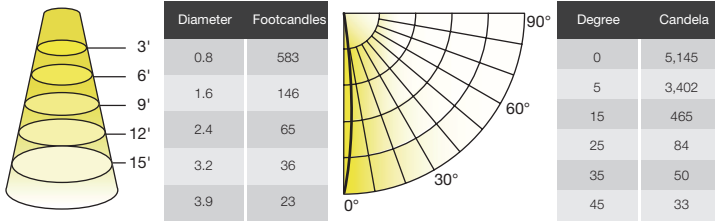

REFINE MR16 FAMILY

ILLUMINANCE & CANDELA DISTRIBUTION

50W Equivalence

7MR16DIM/930SP15/R, 7MR16DIM/930SP15/RC