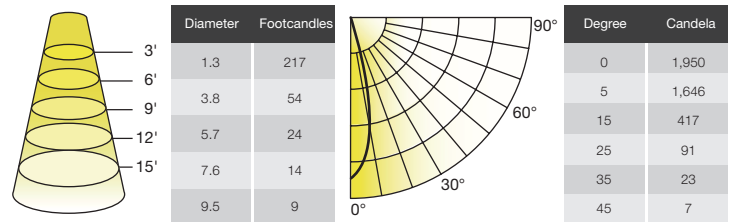

5GU10DIM/930NF25