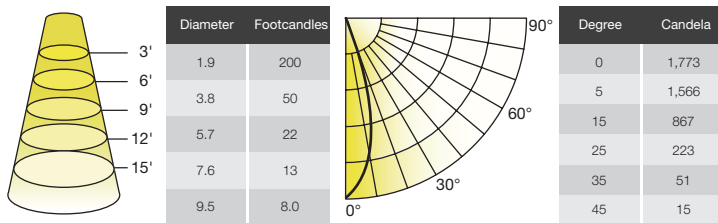

Where xxx means 824-965 which indicates CRI and color temperature
Where yyyy means beam angle

ILLUMINANCE & CANDELA DISTRIBUTION

42W Equivalence

7.5MR16DIM/930SP10/R, 7.5MR16DIM/930SP10/RC

REFINE MR16 FAMILY

6.5GU10DIM/930NF25

6.5GU10DIM/930FL35

For other CCT use the following multiplier: 2700K .98, 4000K 1.02

SPECIFICATIONS - TRUE BEAM MR ACCESSORIES

HONEYCOMB LOUVER

Reduces glare and softens beam patterns.

Product	Model	Description	Cutoff Angle	CBCP of 10° Lamp
35808	MR/ACC/HC	Honeycomb louver	40°	66%