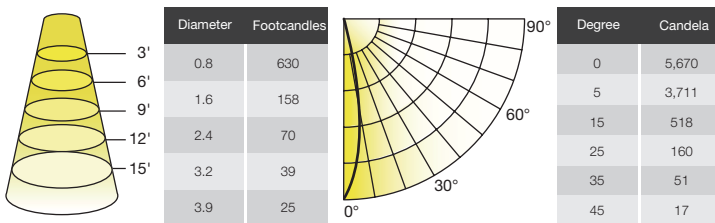

75W Equivalence

7.5MR16DIM/930SP15/R, 7.5MR16DIM/930SP15/RC