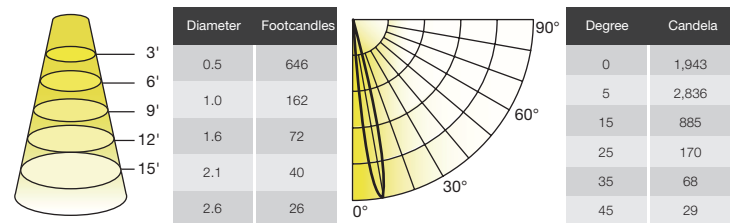

7.5MR16DIM/927SP10/RC + MR/ACC/WW10D