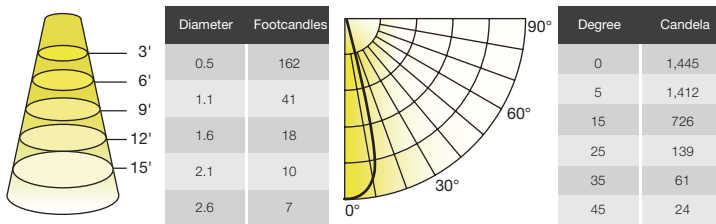

7.5MR16DIM/927SP10/RC + MR/ACC/SQ2525