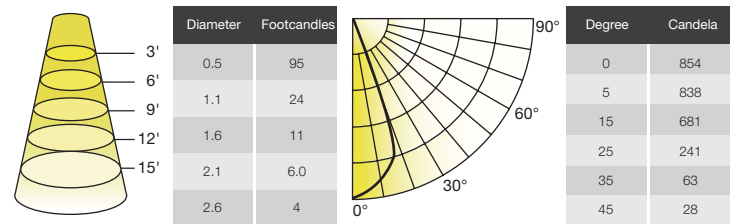

7.5MR16DIM/927SP10/RC + MR/ACC/SQ3636