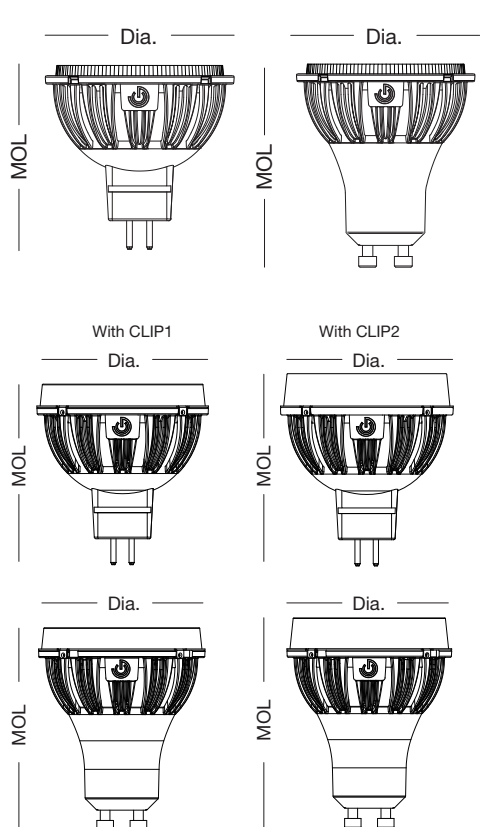

REFINE MR16 FAMILY

DIMENSIONS & WEIGHT