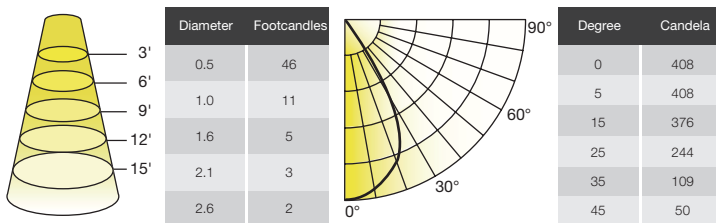

7.5MR16DIM/927SP10/RC + MR/ACC/RD6060