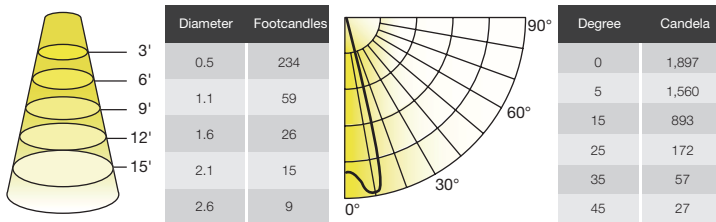

7.5MR16DIM/927SP10/RC + MR/ACC/LN1236