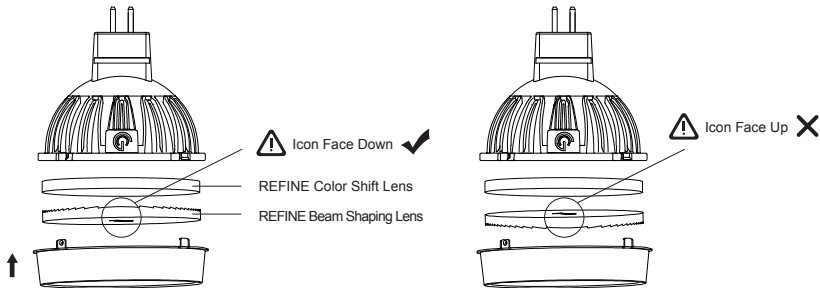

TRUE BEAM ACCESSORY INSTALLATION

Install one lens with 35806 Single Accessory Retaining Clip

Install two lenses with 35807 Dual Accessory Retaining Clip

Installation Finished

**TRUE BEAM ACCESSORY INSTALLATION**

**How to uninstall the Accessory Retaining Clip**