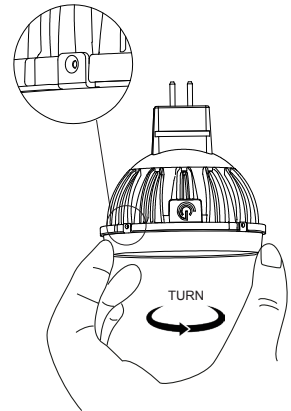

TRUE BEAM ACCESSORY INSTALLATION

Install one lens with 35806 Single Accessory Retaining Clip

Install two lenses with 35807 Dual Accessory Retaining Clip

Installation Finished

**TRUE BEAM ACCESSORY INSTALLATION**

**How to uninstall the Accessory Retaining Clip**