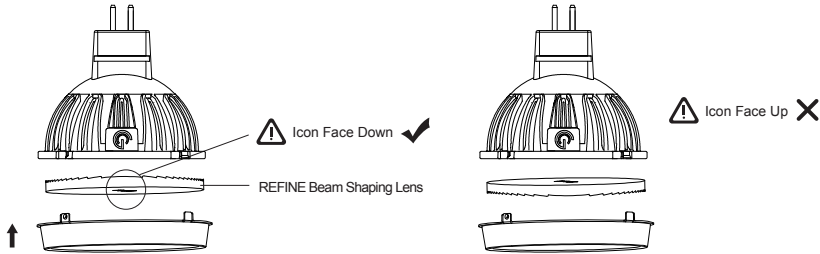

TRUE BEAM ACCESSORY INSTALLATION

Install one lens with 35806 Single Accessory Retaining Clip

Install two lenses with 35807 Dual Accessory Retaining Clip

Installation Finished

**TRUE BEAM ACCESSORY INSTALLATION**