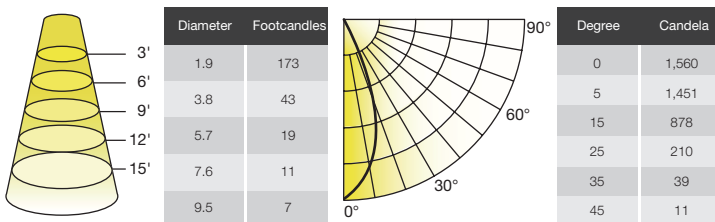

7.5MR16DIM/930FL35/R, 7.5MR16DIM/930FL35/RC