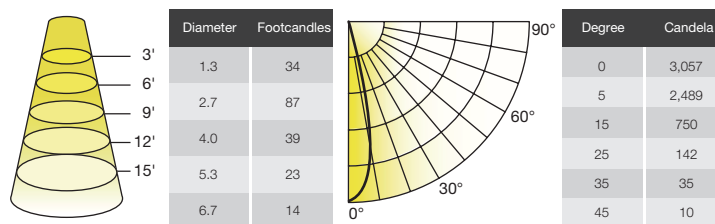

Where xxx means 824-965 which indicates CRI and color temperature
Where yyyy means beam angle

ILLUMINANCE & CANDELA DISTRIBUTION

42W Equivalence

7.5MR16DIM/930SP10/R, 7.5MR16DIM/930SP10/RC

REFINE MR16 FAMILY

6.5GU10DIM/930NF25

6.5GU10DIM/930FL35

For other CCT use the following multiplier: 2700K .98, 4000K 1.02

SPECIFICATIONS - TRUE BEAM MR ACCESSORIES

HONEYCOMB LOUVER

Reduces glare and softens beam patterns.

Product	Model	Description	Cutoff Angle	CBCP of 10° Lamp
35808	MR/ACC/HC	Honeycomb louver	40°	66%