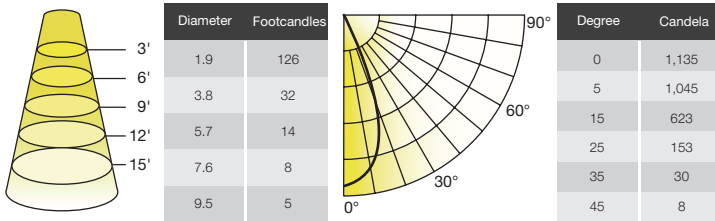

5GU10DIM/930FL35