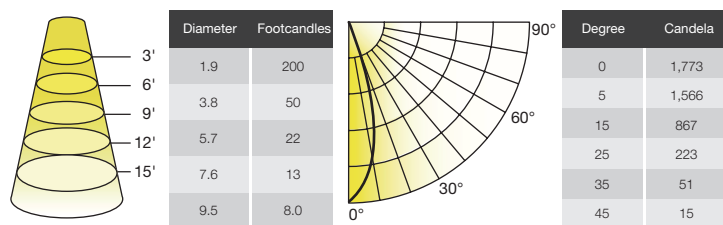

Where xxx means 824-965 which indicates CRI and color temperature
Where yyyy means beam angle

ILLUMINANCE & CANDELA DISTRIBUTION

42W Equivalence

7.5MR16DIM/930SP10/R, 7.5MR16DIM/930SP10/RC

REFINE MR16 FAMILY

6.5GU10DIM/930NF25

6.5GU10DIM/930FL35

For other CCT use the following multiplier: 2700K .98, 4000K 1.02

SPECIFICATIONS - TRUE BEAM MR ACCESSORIES

HONEYCOMB LOUVER

Reduces glare and softens beam patterns.

Product	Model	Description	Cutoff Angle	CBCP of 10° Lamp
35808	MR/ACC/HC	Honeycomb louver	40°	66%