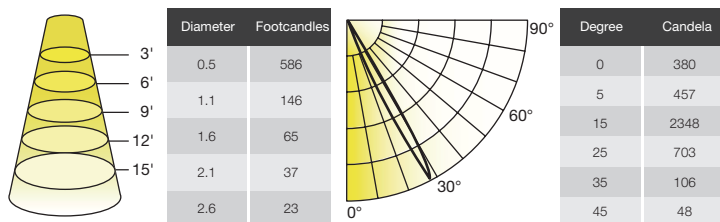

7.5MR16DIM/927SP10/RC + MR/ACC/WW20D