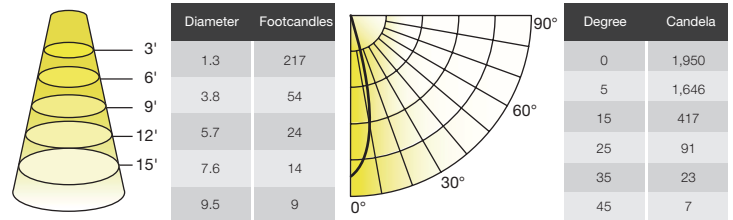

5GU10DIM/930NF25