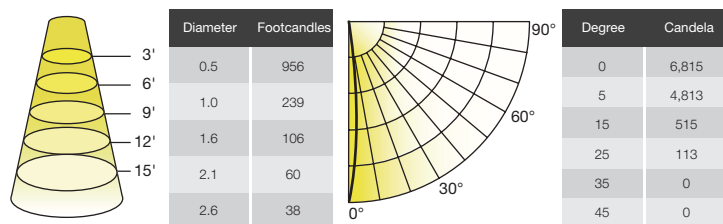

Where xxx means 824-965 which indicates CRI and color temperature
Where yyyy means beam angle

ILLUMINANCE & CANDELA DISTRIBUTION

42W Equivalence

7.5MR16DIM/930SP10/R, 7.5MR16DIM/930SP10/RC

REFINE MR16 FAMILY

6.5GU10DIM/930NF25

6.5GU10DIM/930FL35

For other CCT use the following multiplier: 2700K .98, 4000K 1.02

SPECIFICATIONS - TRUE BEAM MR ACCESSORIES

HONEYCOMB LOUVER

Reduces glare and softens beam patterns.

Product	Model	Description	Cutoff Angle	CBCP of 10° Lamp
35808	MR/ACC/HC	Honeycomb louver	40°	66%