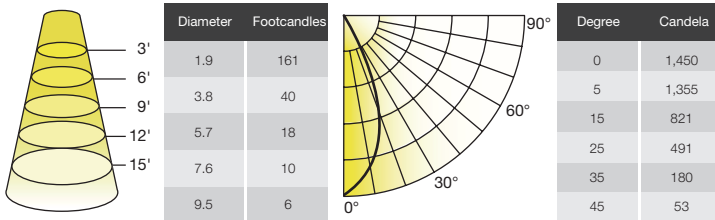

7MR16DIM/930FL35/R, 7MR16DIM/930FL35/RC