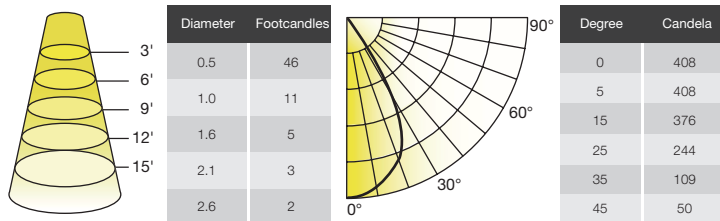

7.5MR16DIM/927SP10/RC + MR/ACC/RD6060