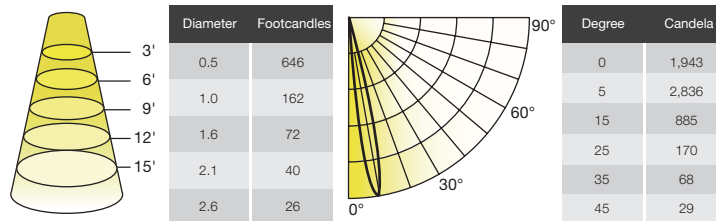

7.5MR16DIM/927SP10/RC + MR/ACC/WW10D