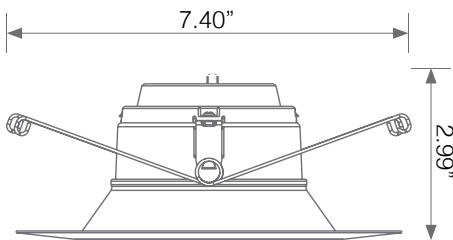

Energy Efficient

Dimmable
(Using Triac)

Damp Rated

Electrical Specifications

Model No.	Input Power	Input Voltage	Lumen Output	Beam Angle	Center Beam	CCT
DLC6-14W100swj	14 W	120 V	900-1000 lm	100°	N/A	2700 /3000 /3500 4000 /5000K

CRI	Luminous Efficacy	Power Factor	Input Current	Base	Lamp Lifespan	Estimated Yearly Cost
90+	64-71 lm/W	0.9	0.125 A	E26 Adapter	50,000 Hrs.	\$ 1.68

Mechanical Specifications

Rating	Operational Temperature	Inner Box QTY.	Master Box QTY.	Dimensions(in.)	UPC Code
Damp Rated	-4°F - 40°F	1 pcs	10 pcs	7.40"(ø) x 2.99"(H)	811174035060

Product Dimensions

Product Photometric Data

Unit: cd
Average Diffuse Angle(50%): 98.4 °

— C0-C180 — C90-C270