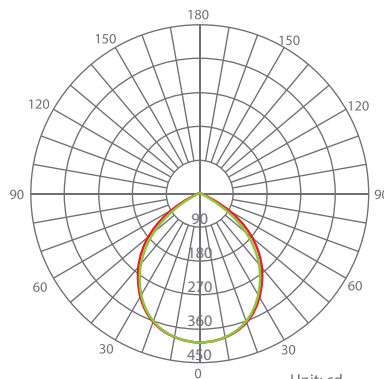

Energy Efficient

Dimmable
(Using Triac)

Damp Rated

Electrical Specifications

Model No.	Input Power	Input Voltage	Lumen Output	Beam Angle	Center Beam	CCT
DLC6-14W100swj	14 W	120 V	900-1000 lm	100°	N/A	2700 /3000 /3500 4000 /5000K

CRI	Luminous Efficacy	Power Factor	Input Current	Base	Lamp Lifespan	Estimated Yearly Cost
90+	64-71 lm/W	0.9	0.125 A	E26 Adapter	50,000 Hrs.	\$ 1.68

Mechanical Specifications

Rating	Operational Temperature	Inner Box QTY.	Master Box QTY.	Dimensions(in.)	UPC Code
Damp Rated	-4°F - 40°F	1 pcs	10 pcs	7.40"(ø) x 2.99"(H)	811174035060

Product Dimensions

Product Photometric Data

Unit: cd
Average Diffuse Angle(50%): 98.4 °

— C0-C180 — C90-C270