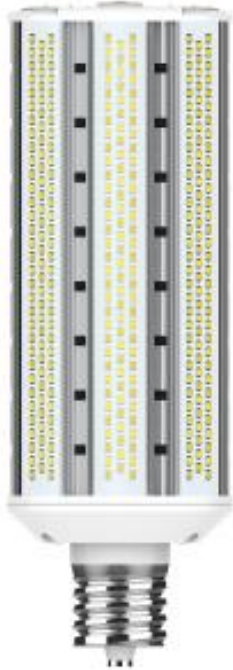

Project Name

Location

Prepared By

SATCO S28987

60W/LED/WP/CCT/EX39/100-277V

Notes

[www] 01-17-2022 02:16:00

General

Status	Active
Watts	20W/40W/60W
HID Equivalent	250W
Volts	100V-277V
Shape	Corncob
Base	Mogul Extended
ANSI Base	EX39
Finish	White
CCT (Kelvin)	3000K/4000K/5000K
CRI	80
Lumens	3200L/6500L/9000L
Beam Spread	180
Dimmable	Yes-Dimmable
Hours Rated	50000
Lamp Type	Corncob
Technology	LED
Min Compartment Size	Length: 7.88 in. Width 7.58 in.
Ballasting Requirements	Ballast Bypass

Electrical

Operating Frequency	50/60 Hz
Dimming Note	Dimmable only via the wattage/lumen selectable dial included on lamp
Operating Temperature	-30C (-22F) to a maximum of +45C (+113F)

Physical

MOL	10.60
MOD	3.62
Housing Color	White