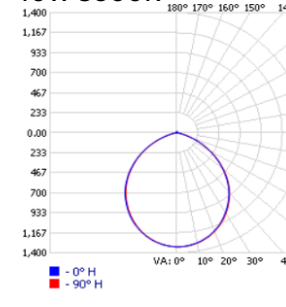

Zonal Lumen Summary			
Zone	Lumens	% Lamp	% Luminaire
0-30	670.7	36.2%	36.2%
0-40	1,067.8	57.6%	57.6%
0-60	1,670.5	90.1%	90.1%
60-90	166.1	9%	9%
70-100	47.2	2.5%	2.5%
90-120	3.8	0.2%	0.2%
0-90	1,836.6	99.1%	99.1%
90-180	17.0	0.9%	0.9%

CDL10-WS-CS-U - Set to 40W 3500K