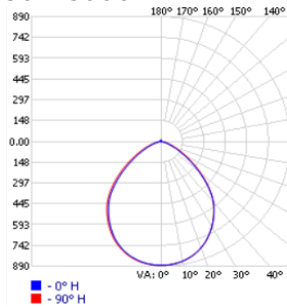

Zonal Lumen Summary			
Zone	Lumens	% Lamp	% Luminaire
0-30	670.7	36.2%	36.2%
0-40	1,067.8	57.6%	57.6%
0-60	1,670.5	90.1%	90.1%
60-90	166.1	9%	9%
70-100	47.2	2.5%	2.5%
90-120	3.8	0.2%	0.2%
0-90	1,836.6	99.1%	99.1%
90-180	17.0	0.9%	0.9%

CDL8-WS-CS-U - Set to 30W 3500K