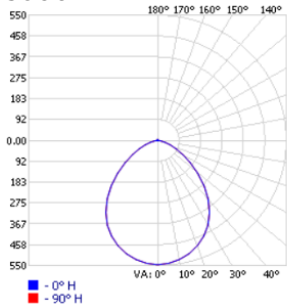

Performance Table

Product Code	Selectable Wattage	2700K	3000K	3500K	4000K	5000K
		Lumen Output (lm)	Lumen Output (lm)	Lumen Output (lm)	Lumen Output (lm)	Lumen Output (lm)
CDL4-WS-CS-U	7W	591	621	640	645	656
	10W	847	882	910	923	918
	13W	1063	1118	1161	1170	1159
CDL6-WS-CS-U	10W	822	833	842	833	924
	15W	1219	1227	1242	1243	1384
	22W	1769	1811	1853	1812	1822
CDL8-WS-CS-U	12W	1084	1119	1160	1177	1189
	20W	1707	1765	1853	1851	1818
	30W	2440	2514	2630	2640	2538
CDL10-WS-CS-U	20W	1743	1771	1832	1851	1837
	30W	2316	2371	2469	2483	2427
	40W	3068	3157	3146	3143	3019

LED Luminaires

ProLED Select Commercial Downlight Series

Dimensions

Photometrics

CDL4-WS-CS-U - Set to 13W 3500K

Zonal Lumen Summary			
Zone	Lumens	% Lamp	% Luminaire
0-30	409.5	35.3%	35.3%
0-40	649.4	55.9%	56%
0-60	1,016.1	87.5%	87.7%
60-90	130.9	11.3%	11.3%
70-100	44.1	3.8%	3.8%
90-120	3.1	0.3%	0.3%
0-90	1,147.0	98.8%	99%
90-180	11.9	1%	1%

CDL6-WS-CS-U - Set to 22W 3500K

Zonal Lumen Summary			
Zone	Lumens	% Lamp	% Luminaire
0-30	670.7	36.2%	36.2%
0-40	1,067.8	57.6%	57.6%
0-60	1,670.5	90.1%	90.1%
60-90	166.1	9%	9%
70-100	47.2	2.5%	2.5%
90-120	3.8	0.2%	0.2%
0-90	1,836.6	99.1%	99.1%
90-180	17.0	0.9%	0.9%