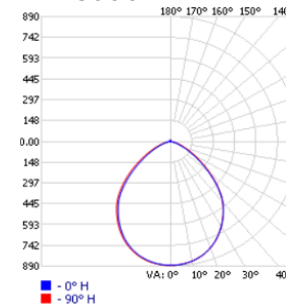

Performance Table

Product Code	Selectable Wattage	2700K	3000K	3500K	4000K	5000K
		Lumen Output (lm)	Lumen Output (lm)	Lumen Output (lm)	Lumen Output (lm)	Lumen Output (lm)
CDL4-WS-CS-U	7W	591	621	640	645	656
	10W	847	882	910	923	918
	13W	1063	1118	1161	1170	1159
CDL6-WS-CS-U	10W	822	833	842	833	924
	15W	1219	1227	1242	1243	1384
	22W	1769	1811	1853	1812	1822
CDL8-WS-CS-U	12W	1084	1119	1160	1177	1189
	20W	1707	1765	1853	1851	1818
	30W	2440	2514	2630	2640	2538
CDL10-WS-CS-U	20W	1743	1771	1832	1851	1837
	30W	2316	2371	2469	2483	2427
	40W	3068	3157	3146	3143	3019

LED Luminaires

ProLED Select Commercial Downlight Series

Dimensions

Photometrics

CDL4-WS-CS-U - Set to 13W 3500K

Zonal Lumen Summary			
Zone	Lumens	% Lamp	% Luminaire
0-30	409.5	35.3%	35.3%
0-40	649.4	55.9%	56%
0-60	1,016.1	87.5%	87.7%
60-90	130.9	11.3%	11.3%
70-100	44.1	3.8%	3.8%
90-120	3.1	0.3%	0.3%
0-90	1,147.0	98.8%	99%
90-180	11.9	1%	1%

CDL6-WS-CS-U - Set to 22W 3500K

Zonal Lumen Summary			
Zone	Lumens	% Lamp	% Luminaire
0-30	670.7	36.2%	36.2%
0-40	1,067.8	57.6%	57.6%
0-60	1,670.5	90.1%	90.1%
60-90	166.1	9%	9%
70-100	47.2	2.5%	2.5%
90-120	3.8	0.2%	0.2%
0-90	1,836.6	99.1%	99.1%
90-180	17.0	0.9%	0.9%