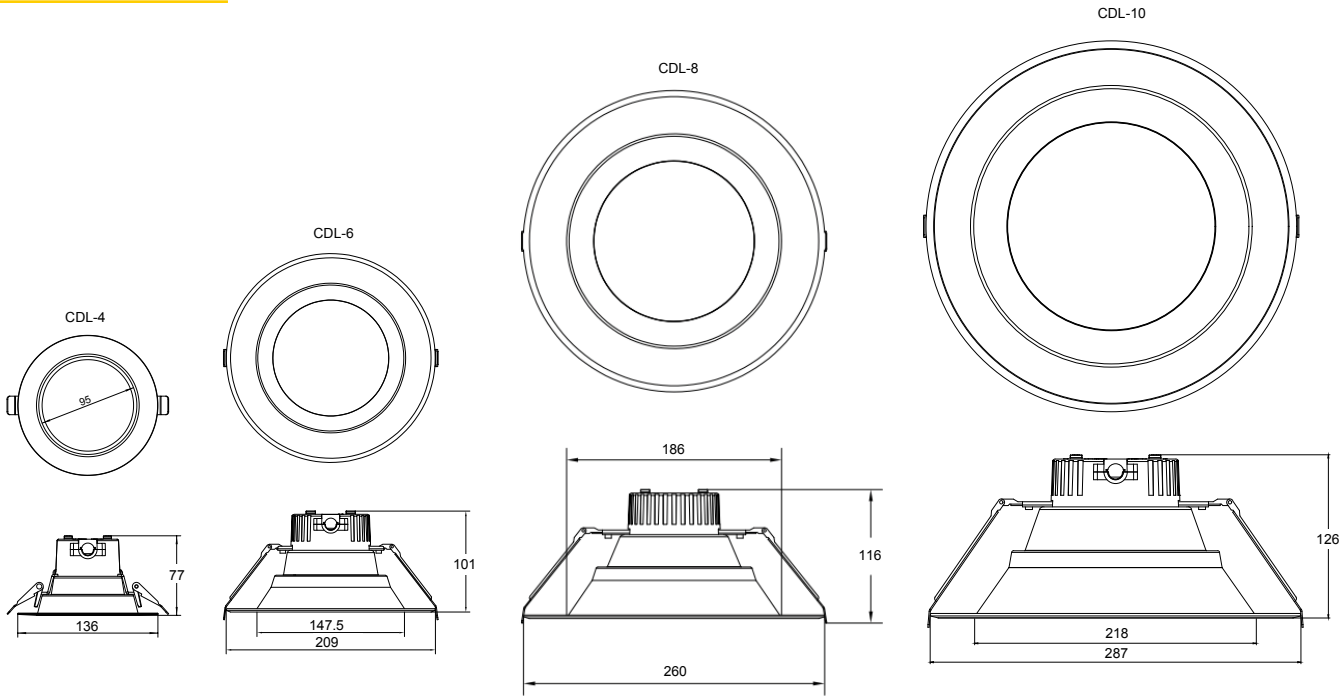

LED Luminaires

ProLED Select Commercial Downlight Series

Dimensions