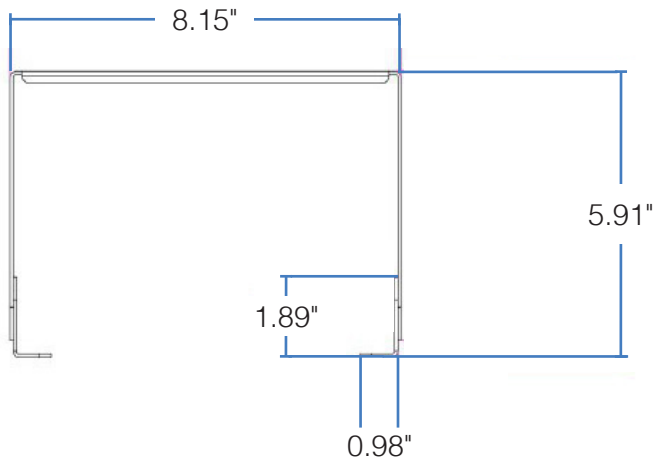

DIMENSIONS

DIMENSIONS

Height: 5.91"

Height (with fixture): 7.40"

Width: 8.15"

Weight: 1.10 lbs

ADJUSTABLE BRACKETS

Height: 1.89"

Width: 2.64"

Depth: 0.98"