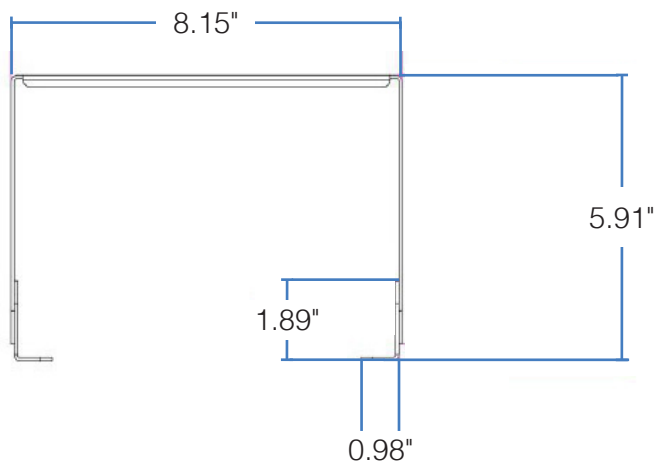

## DIMENSIONS

### **DIMENSIONS**

Height: 5.91"

Height (with fixture): 7.40"

Width: 8.15"

Weight: 1.10 lbs

### **ADJUSTABLE BRACKETS**

Height: 1.89"

Width: 2.64"

Depth: 0.98"