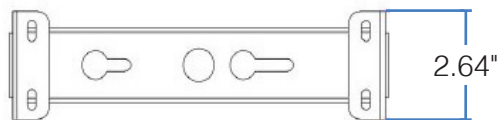

## DIMENSIONS

### **DIMENSIONS**

Height: 5.91"

Height (with fixture): 7.40"

Width: 8.15"

Weight: 1.10 lbs