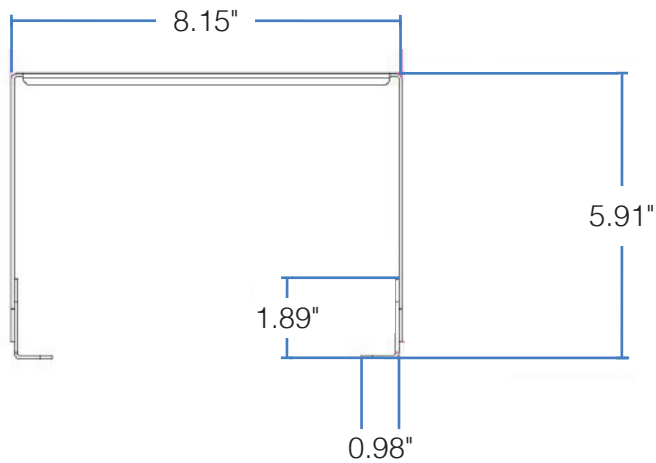

## DIMENSIONS

### **DIMENSIONS**

Height: 5.91"

Height (with fixture): 7.40"

Width: 8.15"

Weight: 1.10 lbs

### **ADJUSTABLE BRACKETS**

Height: 1.89"

Width: 2.64"

Depth: 0.98"