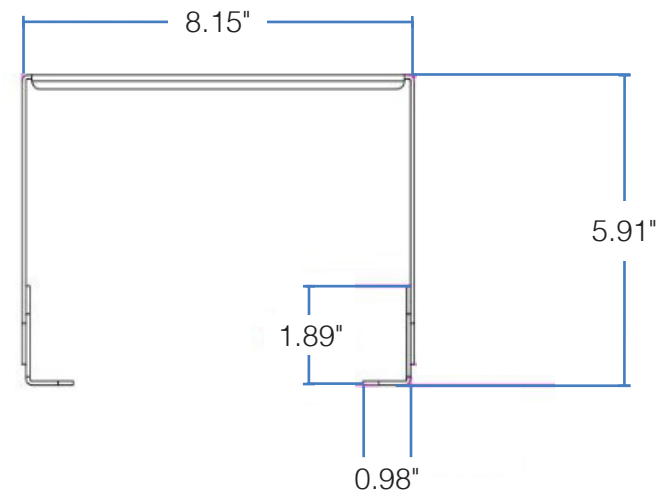

DIMENSIONS

DIMENSIONS

Height: 5.91"

Height (with fixture): 7.40"

Width: 8.15"

Weight: 1.10 lbs

ADJUSTABLE BRACKETS

Height: 1.89"

Width: 2.64"

Depth: 0.98"