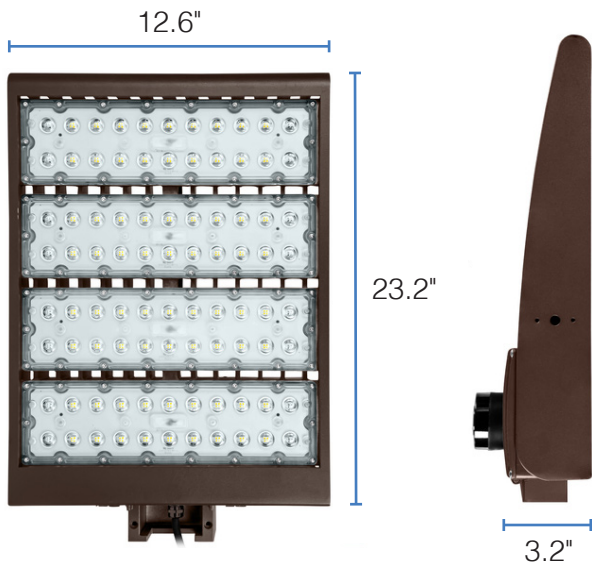

DESCRIPTION

Outlasting and outperforming 400W metal halide fixtures, this 220W LED area light is ideal for a variety of outdoor applications.

FEATURES

- Up to 130 LPW ultra-high efficiency delivers superior performance over older HID fixtures
- Type V light distribution projects light in a circular pattern with the same intensity at all angles
- 0-10V dimming
- Instant on with no warmup

APPLICATIONS

- Parking Lots
- Automotive Dealerships
- Roadways
- Campuses
- Area Security Lighting
- Airports

PERFORMANCE SUMMARY

Item #	Family	Watts	Lumens	LPW	CCT	CRI	Dimming	Voltage	Replaces	Light Distribution	DLC Level	DLC #
PLTS-12181	Excel Series	220	28,600	130	4000K	70+	0-10V	277-480V	MH400	Type V	5.1 Premium	PLTBFA522

MOUNTING ACCESSORIES (SOLD SEPARATELY)

Item #	Family	Description
PLTS-11989	Excel Series	Adjustable U-bracket for 100W and 150W fixtures
PLTS-11990	Excel Series	Adjustable U-bracket for 220W and 300W fixtures
PLT-11564	Grandview Series	Slipfitter for Tenons up to 2.38" in Diameter
PLT-11565	Grandview Series	6" Mounting Arm for Square Poles
PLT-11102	Grandview Series	6" Mounting Arm for Square or Round Poles

DIMENSIONS

DIMENSIONS

Length: 23.2"
 Height: 3.2"
 Width: 12.6"
 Weight: 15.7 lbs.

PHOTOMETRICS