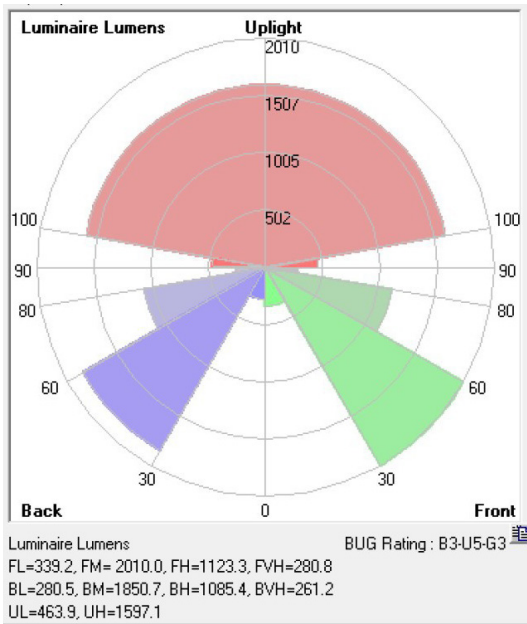

PERFORMANCE

- CRI: >80
- CCT: 4000K
- LED L70 Life Hours: ≥100,000 hours
- Philips Lumileds LEDs

THERMAL

- -40°F to 113°F or (-40°C to 45°C) operating temperature

ELECTRICAL

- THD: <20%
- Power Factor: >0.9
- Input Voltage: 120-277V
- Surge Protection: 4kV

PERFORMANCE	Power Consumption	80 Watt
	Bare Lamp Lumens	12400
	Bare Lamp Efficacy (LPW)	155
	Fixture Lumens*	9542
	Fixture Efficacy (LPW)*	125
	CRI	>80
	CCT	4000K
	LED L70 Life Hours	≥100,000
	Beam Angle	360 Degree
	Burn Position	Universal
ELECTRICAL	Power Factor	<20%
	THD	>0.9
	Input Voltage	120-277V
CONSTRUCTION	Operating Temperature	-40°F to 113°F or (-40°C to 45°C)
	Base	E39
LISTINGS	Certifications	UL Listed; FCC; CE; IP64; DLC
	Material Usage	RoHS - No mercury or lead
	Environment	Enclosed Fixture Rated; Damp Location Rated

*Fixture lumens and efficacy based on testing in DLC approved fixture.

PERFORMANCE SUMMARY

Item #	Watts	Bare Lamp Lumens	Bare Lamp LPW	Voltage	Replaces	CCT	CRI	Beam	LED L70 Life Hours	DLC Rating	DLC #
PLTS-12067	80	12,400	155	120-277V	MH400	4000K	>80	360°	≥100,000	5.1 Standard	PLTBG622

DIMENSIONS

DIMENSIONS

Height: 11.26"

Width: 3.46"

Weight: 2.40 lbs

PHOTOMETRICS

WARNINGS

- Not for use with dimmers.
- Minimum lamp compartment dimensions - 15.75" long by 15.75" wide