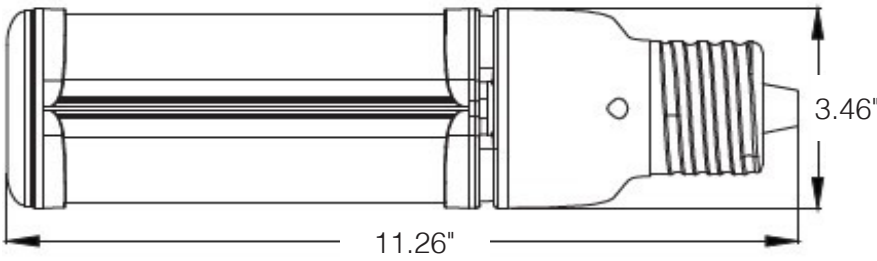

PERFORMANCE	Power Consumption	80 Watt
	Bare Lamp Lumens	12400
	Bare Lamp Efficacy (LPW)	155
	Fixture Lumens*	9542
	Fixture Efficacy (LPW)*	125
	CRI	>80
	CCT	4000K
	LED L70 Life Hours	≥100,000
	Beam Angle	360 Degree
	Burn Position	Universal
ELECTRICAL	Power Factor	<20%
	THD	>0.9
	Input Voltage	120-277V
CONSTRUCTION	Operating Temperature	-40°F to 113°F or (-40°C to 45°C)
	Base	E39
LISTINGS	Certifications	UL Listed; FCC; CE; IP64; DLC
	Material Usage	RoHS - No mercury or lead
	Environment	Enclosed Fixture Rated; Damp Location Rated

DIMENSIONS

DIMENSIONS

Height: 11.26"

Width: 3.46"

Weight: 2.40 lbs

PHOTOMETRICS

WARNINGS

- Not for use with dimmers.
- Minimum lamp compartment dimensions - 15.75" long by 15.75" wide