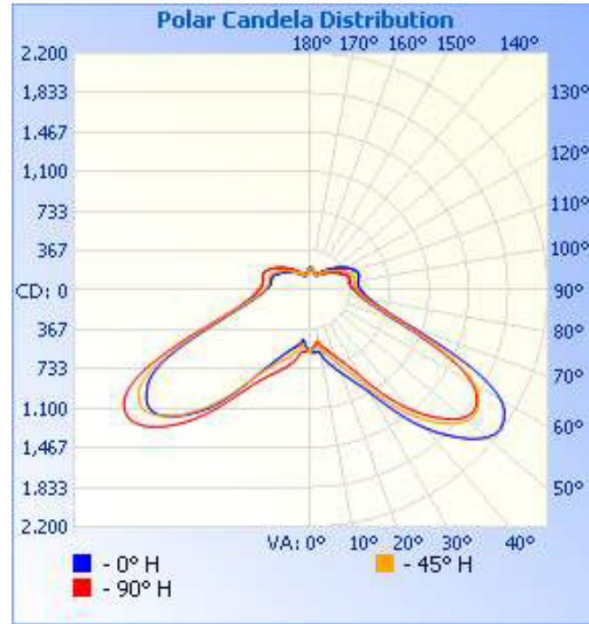

PERFORMANCE

- CRI: >80
- CCT: 4000K
- LED L70 Life Hours: ≥100,000 hours
- Philips Lumileds LEDs

THERMAL

- -40°F to 113°F or (-40°C to 45°C) operating temperature

ELECTRICAL

- THD: <20%
- Power Factor: >0.9
- Input Voltage: 120-277V
- Surge Protection: 4kV

PERFORMANCE	Power Consumption	80 Watt
	Bare Lamp Lumens	12400
	Bare Lamp Efficacy (LPW)	155
	Fixture Lumens*	9542
	Fixture Efficacy (LPW)*	125
	CRI	>80
	CCT	4000K
	LED L70 Life Hours	≥100,000
	Beam Angle	360 Degree
	Burn Position	Universal
ELECTRICAL	Power Factor	<20%
	THD	>0.9
	Input Voltage	120-277V
CONSTRUCTION	Operating Temperature	-40°F to 113°F or (-40°C to 45°C)
	Base	E39
LISTINGS	Certifications	UL Listed; FCC; CE; IP64; DLC
	Material Usage	RoHS - No mercury or lead
	Environment	Enclosed Fixture Rated; Damp Location Rated

*Fixture lumens and efficacy based on testing in DLC approved fixture.

PERFORMANCE SUMMARY

Item #	Watts	Bare Lamp Lumens	Bare Lamp LPW	Voltage	Replaces	CCT	CRI	Beam	LED L70 Life Hours	DLC Rating	DLC #
PLTS-12067	80	12,400	155	120-277V	MH400	4000K	>80	360°	≥100,000	5.1 Standard	PLTBG622

DIMENSIONS

DIMENSIONS

Height: 11.26"

Width: 3.46"

Weight: 2.40 lbs

PHOTOMETRICS

WARNINGS

- Not for use with dimmers.
- Minimum lamp compartment dimensions - 15.75" long by 15.75" wide