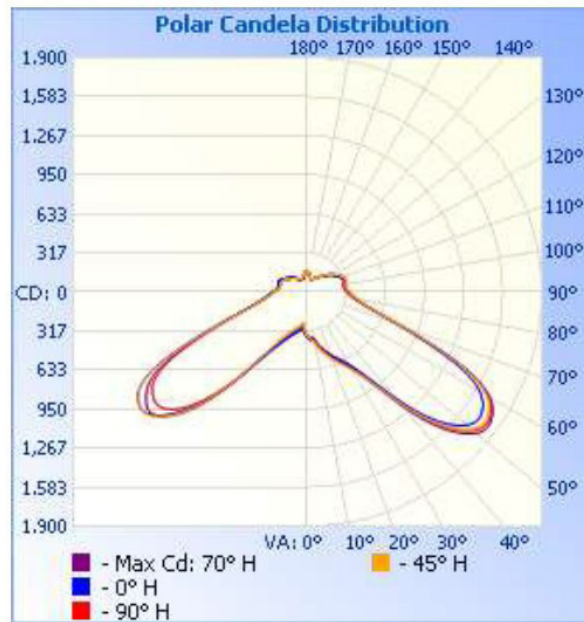

## APPLICATIONS

- Schools
- Offices
- Factories
- Conference Rooms
- Hotels
- Hospitals

<b>PERFORMANCE</b>	Power Consumption	60 Watt
	Bare Lamp Lumens	9300
	Bare Lamp Efficacy (LPW)	155
	Fixture Lumens*	7186
	Fixture Efficacy (LPW)*	126
	CRI	>80
	CCT	4000K
	LED L70 Life Hours	≥100,000
	Beam Angle	360 Degree
	Burn Position	Universal
<b>ELECTRICAL</b>	Power Factor	<20%
	THD	>0.9
	Input Voltage	120-277V
<b>CONSTRUCTION</b>	Operating Temperature	-40°F to 113°F or (-40°C to 45°C)
	Base	E39
<b>LISTINGS</b>	Certifications	UL Listed; FCC; CE; IP64; DLC
	Material Usage	RoHS - No mercury or lead
	Environment	Enclosed Fixture Rated; Damp Location Rated

## DIMENSIONS

### DIMENSIONS

Height: 9.72"

Width: 3.46"

Weight: 2.03 lbs

## PHOTOMETRICS