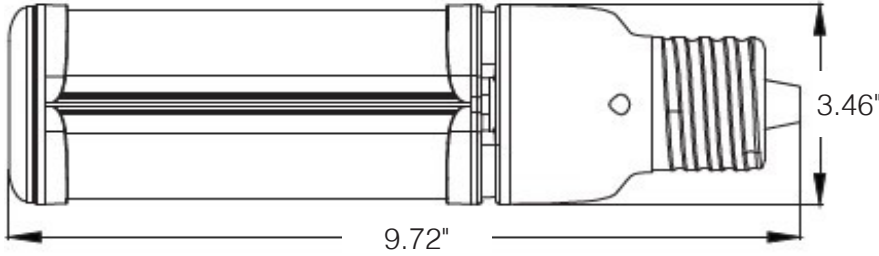

## APPLICATIONS

- Schools
- Offices
- Factories
- Conference Rooms
- Hotels
- Hospitals

<b>PERFORMANCE</b>	Power Consumption	60 Watt
	Bare Lamp Lumens	9300
	Bare Lamp Efficacy (LPW)	155
	Fixture Lumens*	7186
	Fixture Efficacy (LPW)*	126
	CRI	>80
	CCT	4000K
	LED L70 Life Hours	≥100,000
	Beam Angle	360 Degree
	Burn Position	Universal
<b>ELECTRICAL</b>	Power Factor	<20%
	THD	>0.9
	Input Voltage	120-277V
<b>CONSTRUCTION</b>	Operating Temperature	-40°F to 113°F or (-40°C to 45°C)
	Base	E39
<b>LISTINGS</b>	Certifications	UL Listed; FCC; CE; IP64; DLC
	Material Usage	RoHS - No mercury or lead
	Environment	Enclosed Fixture Rated; Damp Location Rated

## DIMENSIONS

### DIMENSIONS

Height: 9.72"

Width: 3.46"

Weight: 2.03 lbs