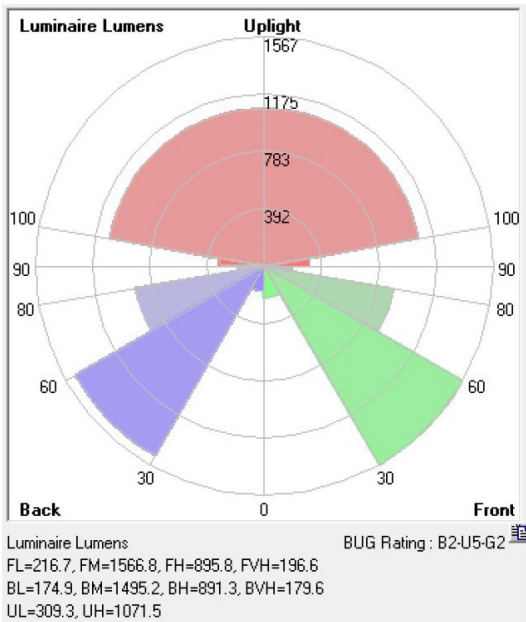

# PERFORMANCE SUMMARY

Item #	Watts	Bare Lamp Lumens	Bare Lamp LPW	Voltage	Replaces	CCT	CRI	Beam	LED L70 Life Hours	DLC Rating	DLC #
PLTS-12065	60	9300	155	120-277V	MH250	4000K	>80	360°	≥100,000	5.1 Standard	PLTBG722

## DIMENSIONS

### DIMENSIONS

Height: 9.72"

Width: 3.46"

Weight: 2.03 lbs

## PHOTOMETRICS