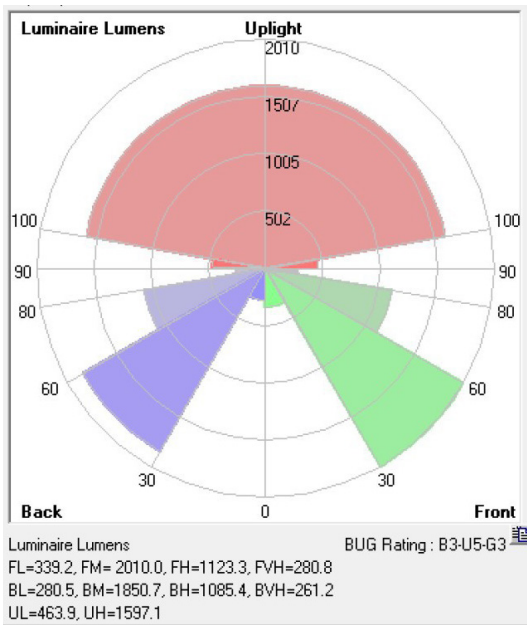

PERFORMANCE

- CRI: >80
- CCT: 5000K
- LED L70 Life Hours: ≥100,000 hours
- Philips Lumileds LEDs

THERMAL

- -40°F to 113°F or (-40°C to 45°C) operating temperature

ELECTRICAL

- THD: <20%
- Power Factor: >0.9
- Input Voltage: 120-277V
- Surge Protection: 4kV

PERFORMANCE	Power Consumption	80 Watt
	Bare Lamp Lumens	12400
	Bare Lamp Efficacy (LPW)	155
	Fixture Lumens*	9981
	Fixture Efficacy (LPW)*	131
	CRI	>80
	CCT	5000K
	LED L70 Life Hours	≥100,000
	Beam Angle	360 Degree
	Burn Position	Universal
ELECTRICAL	Power Factor	<20%
	THD	>0.9
	Input Voltage	120-277V
CONSTRUCTION	Operating Temperature	-40°F to 113°F or (-40°C to 45°C)
	Base	E39
LISTINGS	Certifications	UL Listed; FCC; CE; IP64; DLC
	Material Usage	RoHS - No mercury or lead
	Environment	Enclosed Fixture Rated; Damp Location Rated

*Fixture lumens and efficacy based on testing in DLC approved fixture.

PERFORMANCE SUMMARY

Item #	Watts	Bare Lamp Lumens	Bare Lamp LPW	Voltage	Replaces	CCT	CRI	Beam	LED L70 Life Hours	DLC Rating	DLC #
PLTS-12068	80	12,400	155	120-277V	MH400	5000K	>80	360°	≥100,000	5.1 Standard	PLTBG623

DIMENSIONS

DIMENSIONS

Height: 11.26"

Width: 3.46"

Weight: 2.40 lbs

PHOTOMETRICS

WARNINGS

- Not for use with dimmers.
- Minimum lamp compartment dimensions - 15.75" long by 15.75" wide