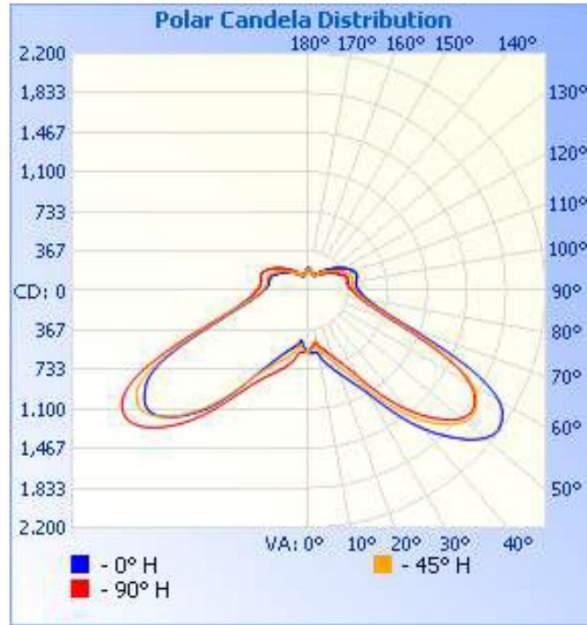

PERFORMANCE

- CRI: >80
- CCT: 5000K
- LED L70 Life Hours: ≥100,000 hours
- Philips Lumileds LEDs

THERMAL

- -40°F to 113°F or (-40°C to 45°C) operating temperature

ELECTRICAL

- THD: <20%
- Power Factor: >0.9
- Input Voltage: 120-277V
- Surge Protection: 4kV

PERFORMANCE	Power Consumption	80 Watt
	Bare Lamp Lumens	12400
	Bare Lamp Efficacy (LPW)	155
	Fixture Lumens*	9981
	Fixture Efficacy (LPW)*	131
	CRI	>80
	CCT	5000K
	LED L70 Life Hours	≥100,000
	Beam Angle	360 Degree
	Burn Position	Universal
ELECTRICAL	Power Factor	<20%
	THD	>0.9
	Input Voltage	120-277V
CONSTRUCTION	Operating Temperature	-40°F to 113°F or (-40°C to 45°C)
	Base	E39
LISTINGS	Certifications	UL Listed; FCC; CE; IP64; DLC
	Material Usage	RoHS - No mercury or lead
	Environment	Enclosed Fixture Rated; Damp Location Rated

*Fixture lumens and efficacy based on testing in DLC approved fixture.

PERFORMANCE SUMMARY

Item #	Watts	Bare Lamp Lumens	Bare Lamp LPW	Voltage	Replaces	CCT	CRI	Beam	LED L70 Life Hours	DLC Rating	DLC #
PLTS-12068	80	12,400	155	120-277V	MH400	5000K	>80	360°	≥100,000	5.1 Standard	PLTBG623

DIMENSIONS

DIMENSIONS

Height: 11.26"

Width: 3.46"

Weight: 2.40 lbs

PHOTOMETRICS

WARNINGS

- Not for use with dimmers.
- Minimum lamp compartment dimensions - 15.75" long by 15.75" wide