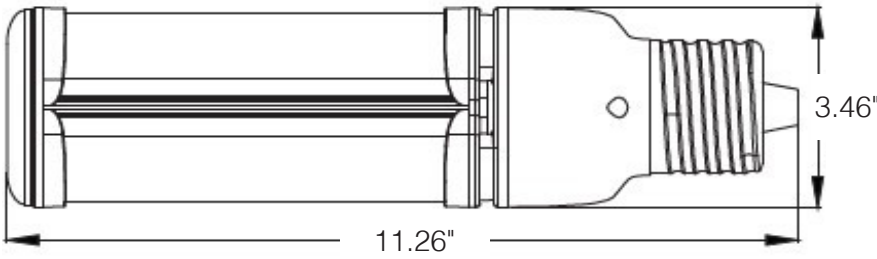

PERFORMANCE	Power Consumption	80 Watt
	Bare Lamp Lumens	12400
	Bare Lamp Efficacy (LPW)	155
	Fixture Lumens*	9981
	Fixture Efficacy (LPW)*	131
	CRI	>80
	CCT	5000K
	LED L70 Life Hours	≥100,000
	Beam Angle	360 Degree
	Burn Position	Universal
ELECTRICAL	Power Factor	<20%
	THD	>0.9
	Input Voltage	120-277V
CONSTRUCTION	Operating Temperature	-40°F to 113°F or (-40°C to 45°C)
	Base	E39
LISTINGS	Certifications	UL Listed; FCC; CE; IP64; DLC
	Material Usage	RoHS - No mercury or lead
	Environment	Enclosed Fixture Rated; Damp Location Rated

DIMENSIONS

DIMENSIONS

Height: 11.26"

Width: 3.46"

Weight: 2.40 lbs

PHOTOMETRICS

WARNINGS

- Not for use with dimmers.
- Minimum lamp compartment dimensions - 15.75" long by 15.75" wide