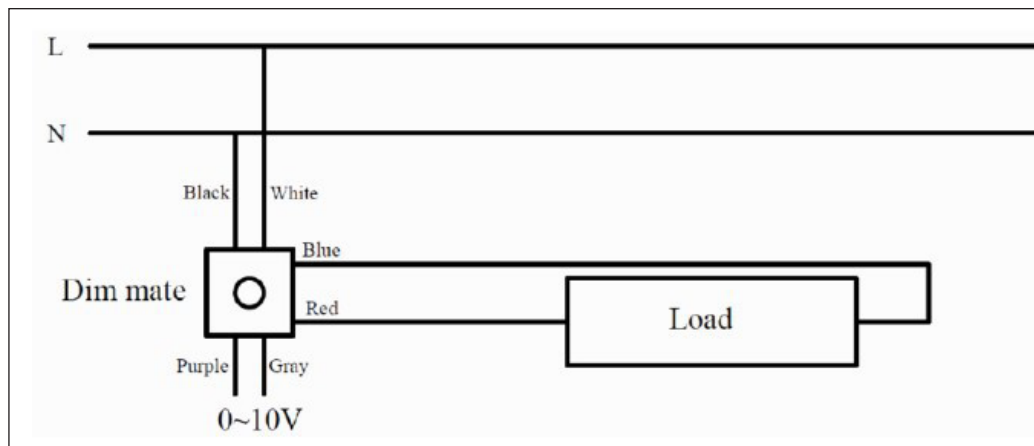

PERFORMANCE SUMMARY

Item #	Length	Lumens	Watts	LPW	CCT	CRI	Beam	Envelope	LED L70 Life Hours	DLC Level	DLC #
PLTS-20111	4'	2200	17W	129	5000K	82	210°	Glass	≥100,000	5.1 Standard	PLTSP3E215

EMERGENCY DRIVERS

Item #	Description
PLTS-20116	5W Emergency Driver
PLTS-20117	10W Emergency Driver

WIRING DIAGRAM

0-10V continuous dimming by selected Dimming Mate. Please refer to the wiring diagram below. 'Dimmable via an external accessory' in definition of DLC V5.1.