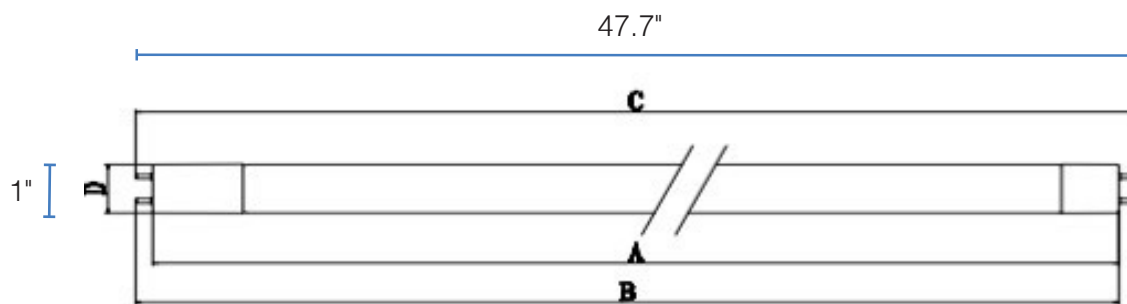

DIMENSIONS

DIMENSIONS

Length: 47.7"
Diameter: 1"

WARNINGS

- Not for use with ballasts.
- Minimum compartment dimensions: 48.43" x 13.39" x 1.77"