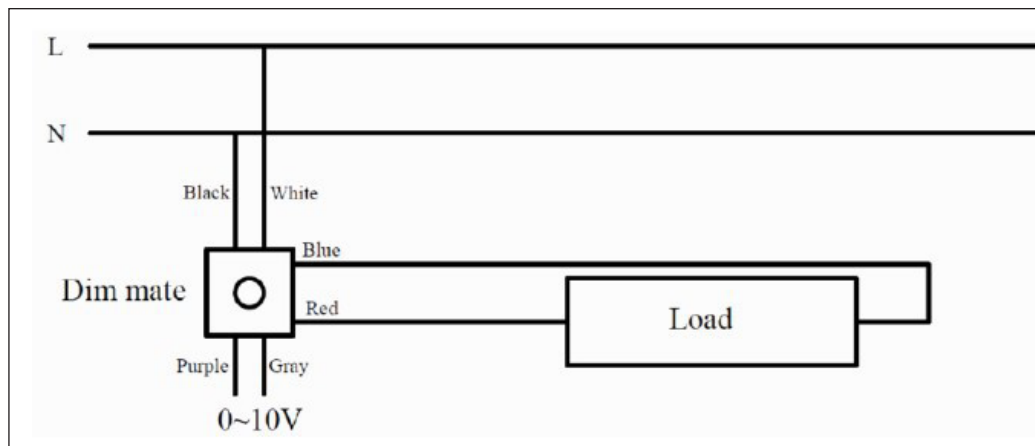

PERFORMANCE SUMMARY

Item #	Length	Lumens	Watts	LPW	CCT	CRI	Beam	Envelope	LED L70 Life Hours	DLC Level	DLC #
PLTS-20112	4'	1700	12W	141	3500K	82	210°	Glass	54,000	5.1 Standard	PLTSP3F213

EMERGENCY DRIVERS

Item #	Description
PLTS-20116	5W Emergency Driver
PLTS-20117	10W Emergency Driver

WIRING DIAGRAM

0-10V continuous dimming by selected Dimming Mate. Please refer to the wiring diagram below. 'Dimmable via an external accessory' in definition of DLC V5.1.