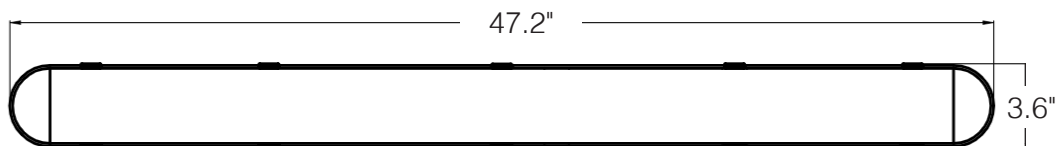

DIMENSIONS

DIMENSIONS

Length: 47.2"

Height: 3.1"

Width: 3.6"

Weight: 4.4 lbs.

PHOTOMETRICS