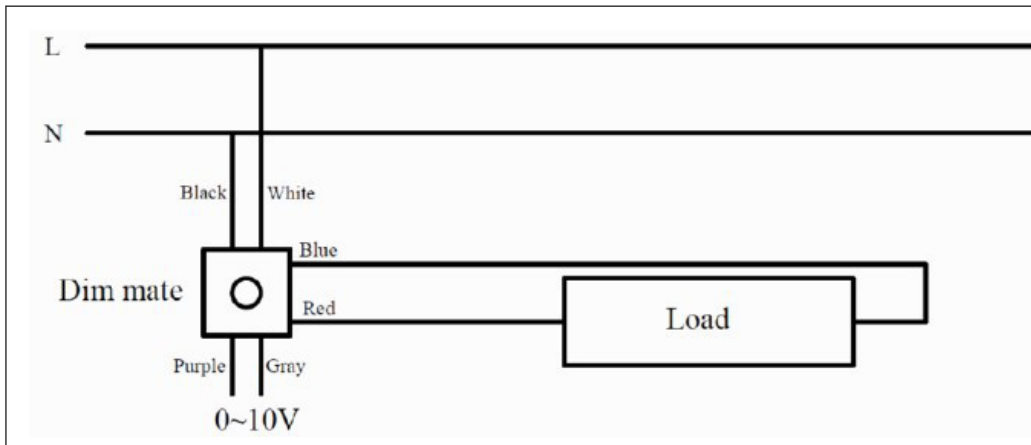

PERFORMANCE SUMMARY

Item #	Length	Lumens	Watts	LPW	CCT	CRI	Beam	Envelope	LED L70 Life Hours	DLC Level	DLC #
PLT-20106	8'	5500	40	137	4000K	80+	120°	Glass	≥100,000	5.1 Standard	PLTSP2K214

WIRING DIAGRAM

0-10V continuous dimming by selected Dimming Mate. Please refer to the wiring diagram below. 'Dimmable via an external accessory' in definition of DLC V5.1.