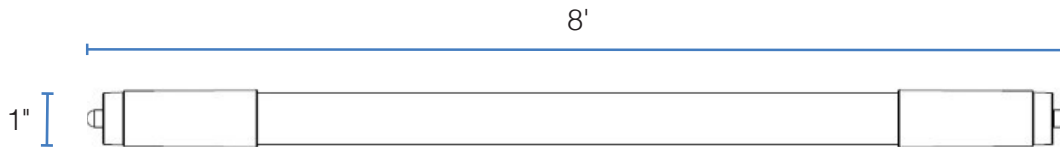

# PERFORMANCE SUMMARY

Item #	Length	Lumens	Watts	LPW	CCT	CRI	Beam	Envelope	LED L70 Life Hours	DLC Level	DLC #
PLT-20106	8'	5500	40	137	4000K	80+	120°	Glass	≥100,000	5.1 Standard	PLTSP2K214

## DIMENSIONS