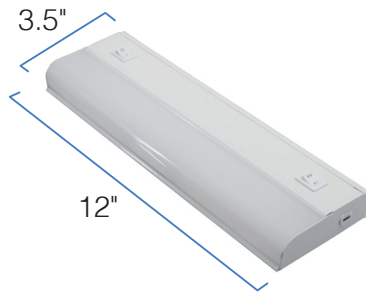

DIMENSIONS

9" DIMENSIONS

Length: 9"
Height: 1.14"
Width: 3.5"
Weight: 0.79 lbs

24" DIMENSIONS

Length: 24"
Height: 1.14"
Width: 3.5"
Weight: 1.70 lbs

12" DIMENSIONS

Length: 12"
Height: 1.14"
Width: 3.5"
Weight: 1.01 lbs

33" DIMENSIONS

Length: 33"
Height: 1.14"
Width: 3.5"
Weight: 2.43 lbs

18" DIMENSIONS

Length: 18"
Height: 1.14"
Width: 3.5"
Weight: 1.28 lbs

42" DIMENSIONS

Length: 42"
Height: 1.14"
Width: 3.5"
Weight: 3.09 lbs