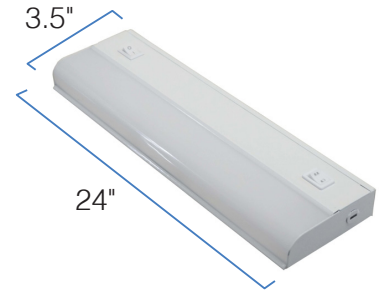

DIMENSIONS

9" DIMENSIONS

Length: 9"
Height: 1.14"
Width: 3.5"
Weight: 0.79 lbs

24" DIMENSIONS

Length: 24"
Height: 1.14"
Width: 3.5"
Weight: 1.70 lbs

12" DIMENSIONS

Length: 12"
Height: 1.14"
Width: 3.5"
Weight: 1.01 lbs

33" DIMENSIONS

Length: 33"
Height: 1.14"
Width: 3.5"
Weight: 2.43 lbs

18" DIMENSIONS

Length: 18"
Height: 1.14"
Width: 3.5"
Weight: 1.28 lbs

42" DIMENSIONS

Length: 42"
Height: 1.14"
Width: 3.5"
Weight: 3.09 lbs