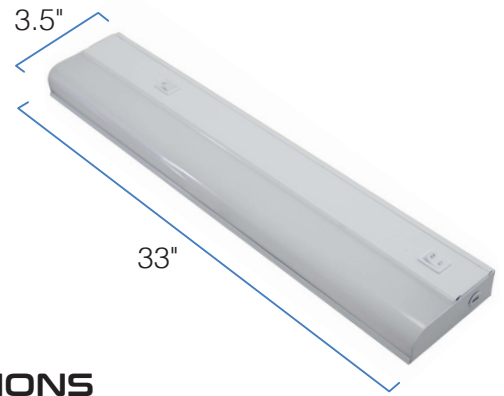

DIMENSIONS

9" DIMENSIONS

Length: 9"
Height: 1.14"
Width: 3.5"
Weight: 0.79 lbs

24" DIMENSIONS

Length: 24"
Height: 1.14"
Width: 3.5"
Weight: 1.70 lbs

12" DIMENSIONS

Length: 12"
Height: 1.14"
Width: 3.5"
Weight: 1.01 lbs

33" DIMENSIONS

Length: 33"
Height: 1.14"
Width: 3.5"
Weight: 2.43 lbs

18" DIMENSIONS

Length: 18"
Height: 1.14"
Width: 3.5"
Weight: 1.28 lbs

42" DIMENSIONS

Length: 42"
Height: 1.14"
Width: 3.5"
Weight: 3.09 lbs