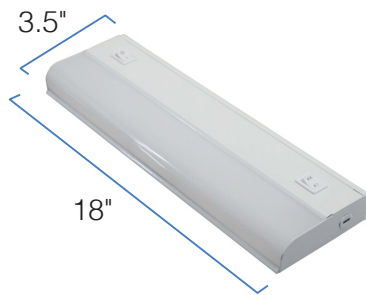

DIMENSIONS

9" DIMENSIONS

Length: 9"
Height: 1.14"
Width: 3.5"
Weight: 0.79 lbs

24" DIMENSIONS

Length: 24"
Height: 1.14"
Width: 3.5"
Weight: 1.70 lbs

12" DIMENSIONS

Length: 12"
Height: 1.14"
Width: 3.5"
Weight: 1.01 lbs

33" DIMENSIONS

Length: 33"
Height: 1.14"
Width: 3.5"
Weight: 2.43 lbs

18" DIMENSIONS

Length: 18"
Height: 1.14"
Width: 3.5"
Weight: 1.28 lbs

42" DIMENSIONS

Length: 42"
Height: 1.14"
Width: 3.5"
Weight: 3.09 lbs