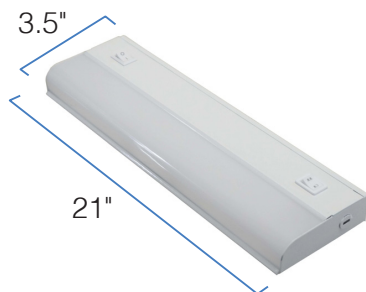

DIMENSIONS

9" DIMENSIONS

Length: 9"
Height: 1.14"
Width: 3.5"
Weight: 0.79 lbs

24" DIMENSIONS

Length: 24"
Height: 1.14"
Width: 3.5"
Weight: 1.70 lbs

12" DIMENSIONS

Length: 12"
Height: 1.14"
Width: 3.5"
Weight: 1.01 lbs

33" DIMENSIONS

Length: 33"
Height: 1.14"
Width: 3.5"
Weight: 2.43 lbs

18" DIMENSIONS

Length: 18"
Height: 1.14"
Width: 3.5"
Weight: 1.28 lbs

42" DIMENSIONS

Length: 42"
Height: 1.14"
Width: 3.5"
Weight: 3.09 lbs

21" DIMENSIONS

Length: 21"
Height: 1.14"
Width: 3.5"
Weight: 1.57 lbs

WARNINGS

- Only use this LED under cabinet fixture with the dimmers listed in the compatibility list. Using this fixture with incompatible dimmers may cause performance issues including humming, buzzing, flickering, and poor dimming performance.