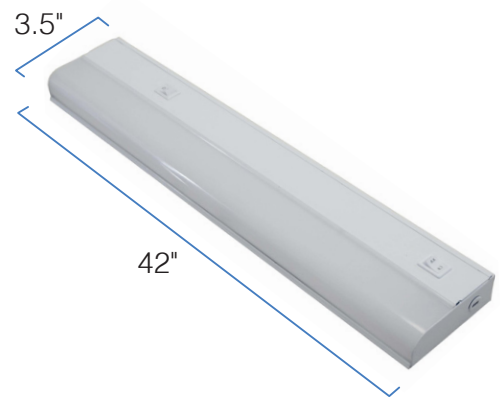

DIMENSIONS

9" DIMENSIONS

Length: 9"
Height: 1.14"
Width: 3.5"
Weight: 0.79 lbs

24" DIMENSIONS

Length: 24"
Height: 1.14"
Width: 3.5"
Weight: 1.70 lbs

12" DIMENSIONS

Length: 12"
Height: 1.14"
Width: 3.5"
Weight: 1.01 lbs

33" DIMENSIONS

Length: 33"
Height: 1.14"
Width: 3.5"
Weight: 2.43 lbs

18" DIMENSIONS

Length: 18"
Height: 1.14"
Width: 3.5"
Weight: 1.28 lbs

42" DIMENSIONS

Length: 42"
Height: 1.14"
Width: 3.5"
Weight: 3.09 lbs

21" DIMENSIONS

Length: 21"
Height: 1.14"
Width: 3.5"
Weight: 1.57 lbs

WARNINGS

- Only use this LED under cabinet fixture with the dimmers listed in the compatibility list. Using this fixture with incompatible dimmers may cause performance issues including humming, buzzing, flickering, and poor dimming performance.