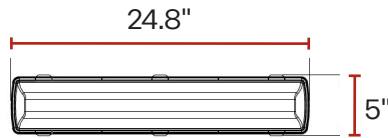

* See Selectable Table for full breakdown

DIMENSIONS

2' DIMENSIONS

Length: 24.8"

Height: 3.5"

Width: 5"

Weight: 4.21 lbs

4' DIMENSIONS

Length: 48.8"

Height: 3.5"

Width: 5"

Weight: 5.95 lbs

8' DIMENSIONS

Length: 94.5"

Height: 3.5"

Width: 5"