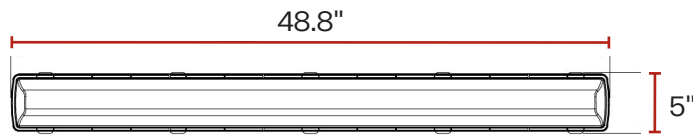

* See Selectable Table for full breakdown

DIMENSIONS

2' DIMENSIONS

Length: 24.8"

Height: 3.5"

Width: 5"

Weight: 4.21 lbs

4' DIMENSIONS

Length: 48.8"

Height: 3.5"

Width: 5"

Weight: 5.95 lbs

8' DIMENSIONS

Length: 94.5"

Height: 3.5"

Width: 5"