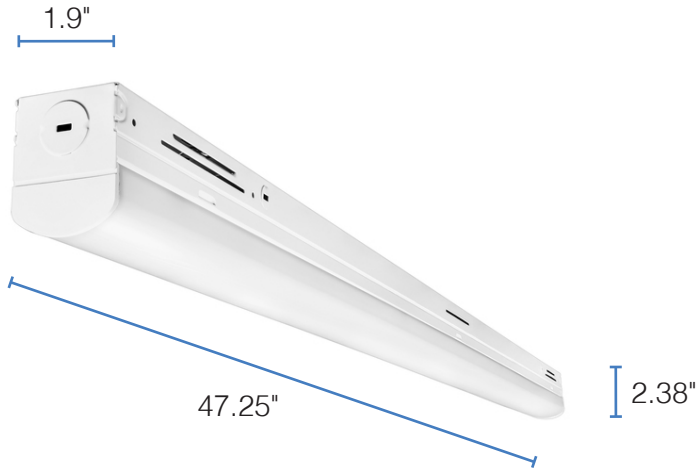

APPLICATIONS

- Storage Areas
- Utility Areas
- Garages
- Workshops
- Hallways

PERFORMANCE SUMMARY

Item #	Watts*	CCT*	CRI	Dimming	Voltage	Replaces	Length	DLC #	DLC Rating
PLT-90266	18/ 25/ 30	3500K/ 4000K/ 5000K	80	0-10V	120-277V	2 Lamp Fluorescent	4'	PLTM34B8142	5.1 Premium
PLT-90267	34/ 38/ 45	3500K/ 4000K/ 5000K	80	0-10V	120-277V	3 Lamp Fluorescent	4'	PLTM34B9142	5.1 Premium
PLT-90268	38/ 46/ 54	3500K/ 4000K/ 5000K	80	0-10V	120-277V	4 to 6 Lamp Fluorescent	8'	PLTM38BA142	5.1 Premium
PLT-90269	65/ 75/ 90	3500K/ 4000K/ 5000K	80	0-10V	120-277V	6 to 8 Lamp Fluorescent	8'	PLTM38BB142	5.1 Premium

4' DIMENSIONS

Length: 47.25"

Height: 2.38"

Width: 1.9"

Weight: 3.64 lbs

8' DIMENSIONS

Length: 94"

Height: 2.38"

Width: 1.9"

Weight: 7.05 lbs